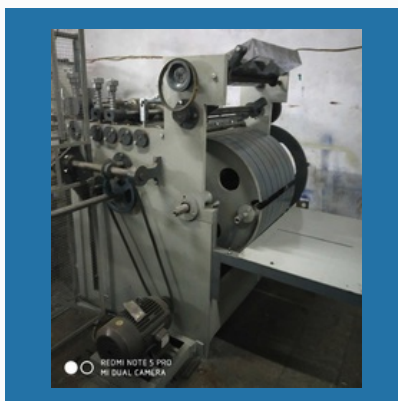

Paper Plate Cutting Machine

OTHER PRODUCTS:

Automatic Dona Machine

Paper Cup Making Machine

Semi Automatic Dona Machine

Semi Automatic Paper Bag Making Machine

Factsheet

Year of Establishment : 2012