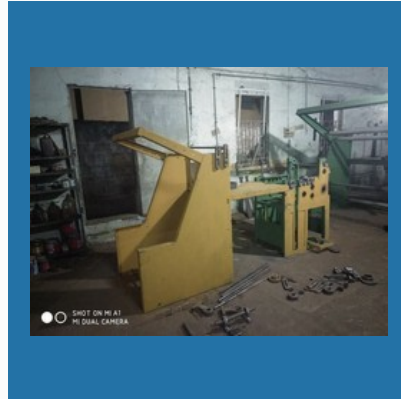

TEXTILE MACHINE

Three Roll Fabric Calendar Machine

Digital Textile Printing Machine

Textile Machinery Manuf

OTHER PRODUCTS:

Four Colour Paper Bag
Printing

Paper Bag Machine

Automatic Paper Dona Making
Machine