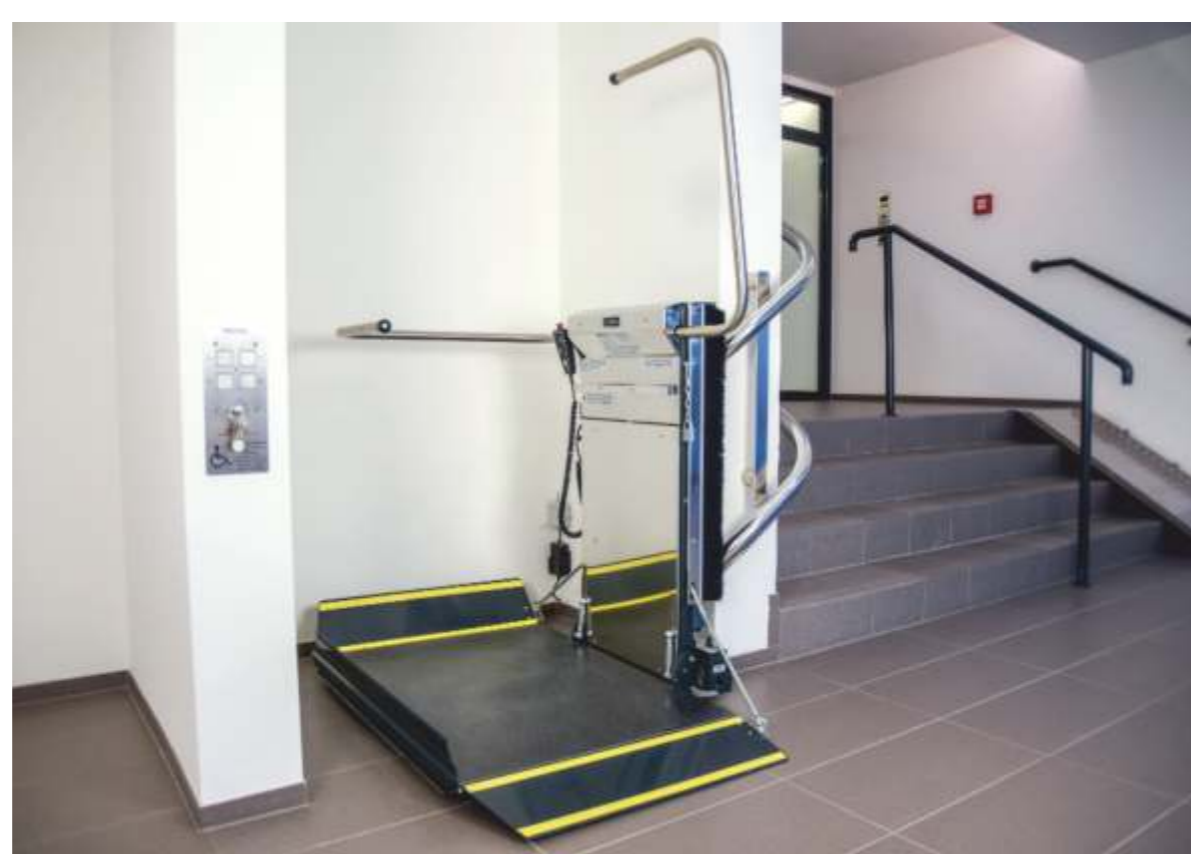

Exclusive Line

Comfortable rounded seat and backrest, adjustable backrest and armrests made from nutwood

Olive, woven textile

Premium Line

Rounded seat edge, wooden upholstered frame and armrests from imitation wood, available in dark or light wood tone

Classic Line

Seat and backrest are covered by fabric

The rail colour is possible in any RAL code.

LEHNER
LIFTTECHNIK

Platform stairlifts

Beyoncé
In Association With
ALLIANCE
Since 1976

LEHNER
LIFTTECHNIK

Platform stairlifts