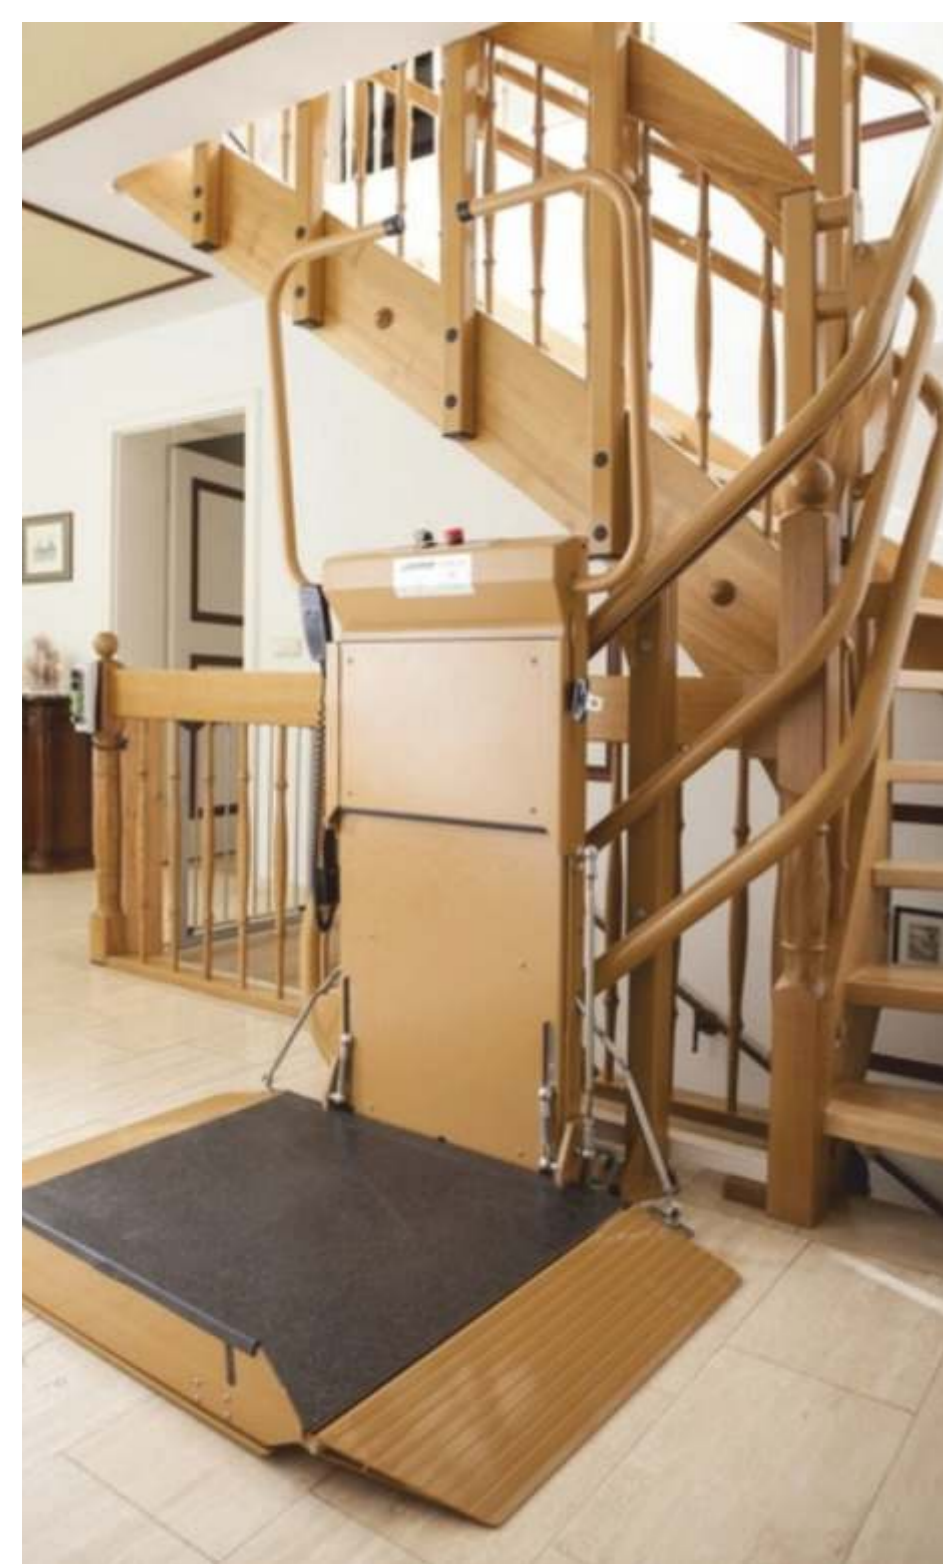

Exclusive Line

Comfortable rounded seat and backrest, adjustable backrest and armrests made from nutwood

Olive, woven textile

Premium Line

Rounded seat edge, wooden upholstered frame and armrests from imitation wood, available in dark or light wood tone

Classic Line

Seat and backrest are covered by fabric

The rail colour is possible in any RAL code.

LEHNER
LIFTTECHNIK

Platform stairlifts

Beyoncé
In Association With
ALLIANCE
Since 1976

LEHNER
LIFTTECHNIK

Platform stairlifts