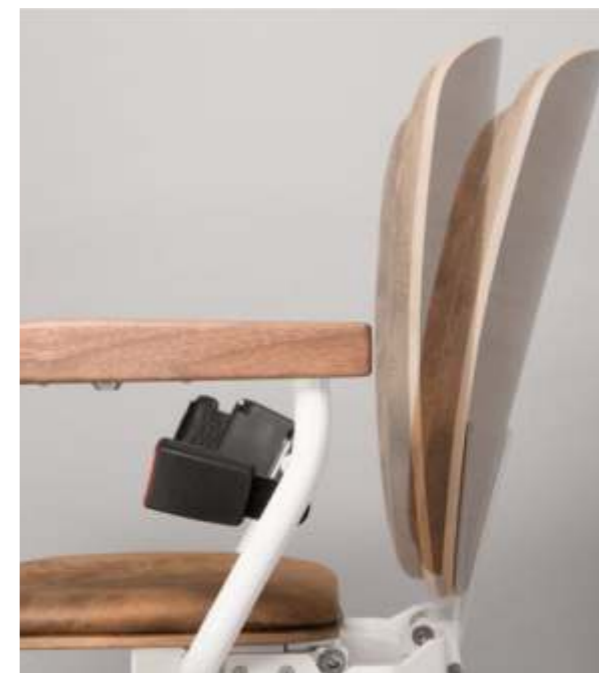

Exclusive Line

Comfortable rounded seat and backrest, adjustable backrest and armrests made from nutwood

Olive, woven textile

Premium Line

Rounded seat edge, wooden upholstered frame and armrests from imitation wood, available in dark or light wood tone

Classic Line

Seat and backrest are covered by fabric

The rail colour is possible in any RAL code.