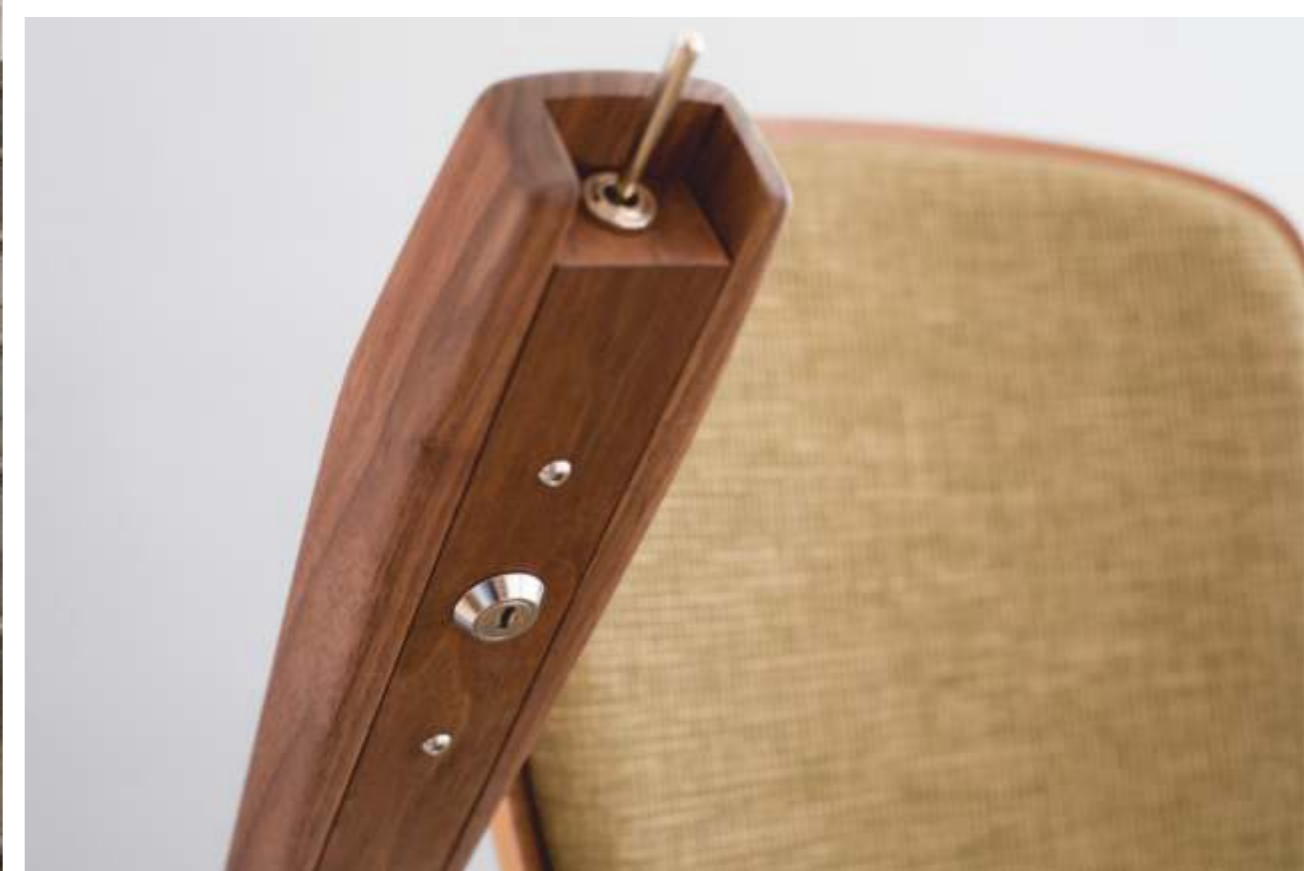

Exclusive Line

Comfortable rounded seat and backrest, adjustable backrest and armrests made from nutwood

Olive, woven textile

Premium Line

Rounded seat edge, wooden upholstered frame and armrests from imitation wood, available in dark or light wood tone

Classic Line

Seat and backrest are covered by fabric

The rail colour is possible in any RAL code.

LEHNER
LIFTTECHNIK

Platform stairlifts

Beyoncé
In Association With
ALLIANCE
Since 1976

LEHNER
LIFTTECHNIK

Platform stairlifts