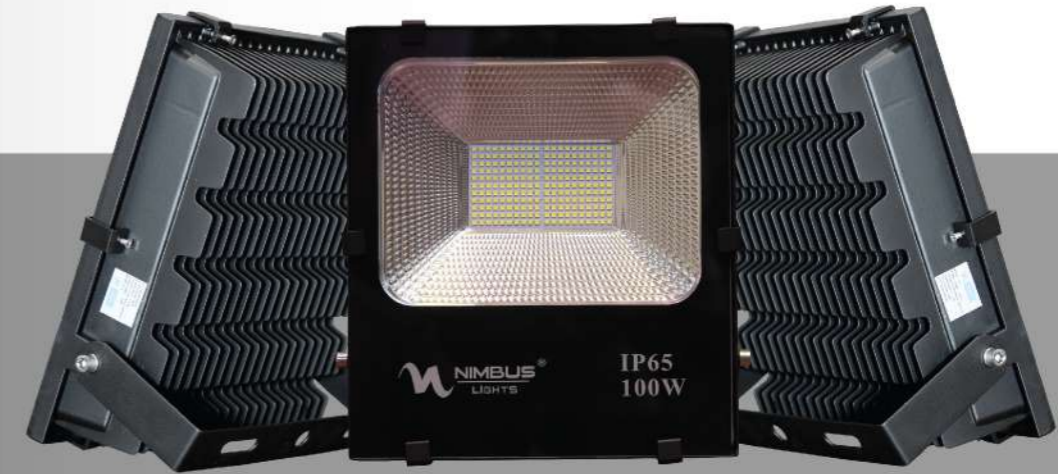

701

LED FLOODLIGHT

FEATURES

DIECAST ALUMINIUM HEAT SINK
AND TOUGHENED GLASS &
PREMIUM GRADE REFLECTOR

SCOPE & APPLICATION

CONSTRUCTION INDUSTRY,
PETROL BUNKS,
COMMERCIAL APPLICATION.

EPISTAR

Power	Colours	LED	Lumens Per Watt	CRI	Power Factor	Light Angle
30W	WH/WW	SMD	95-105LM	80	<0.95	120°
50W	WH/WW	SMD	95-105LM	80	<0.95	120°
100W	WH/WW	SMD	95-105LM	80	<0.95	120°
150W	WH/WW	SMD	95-105LM	80	<0.95	120°
200W	WH/WW	SMD	95-105LM	80	<0.95	120°