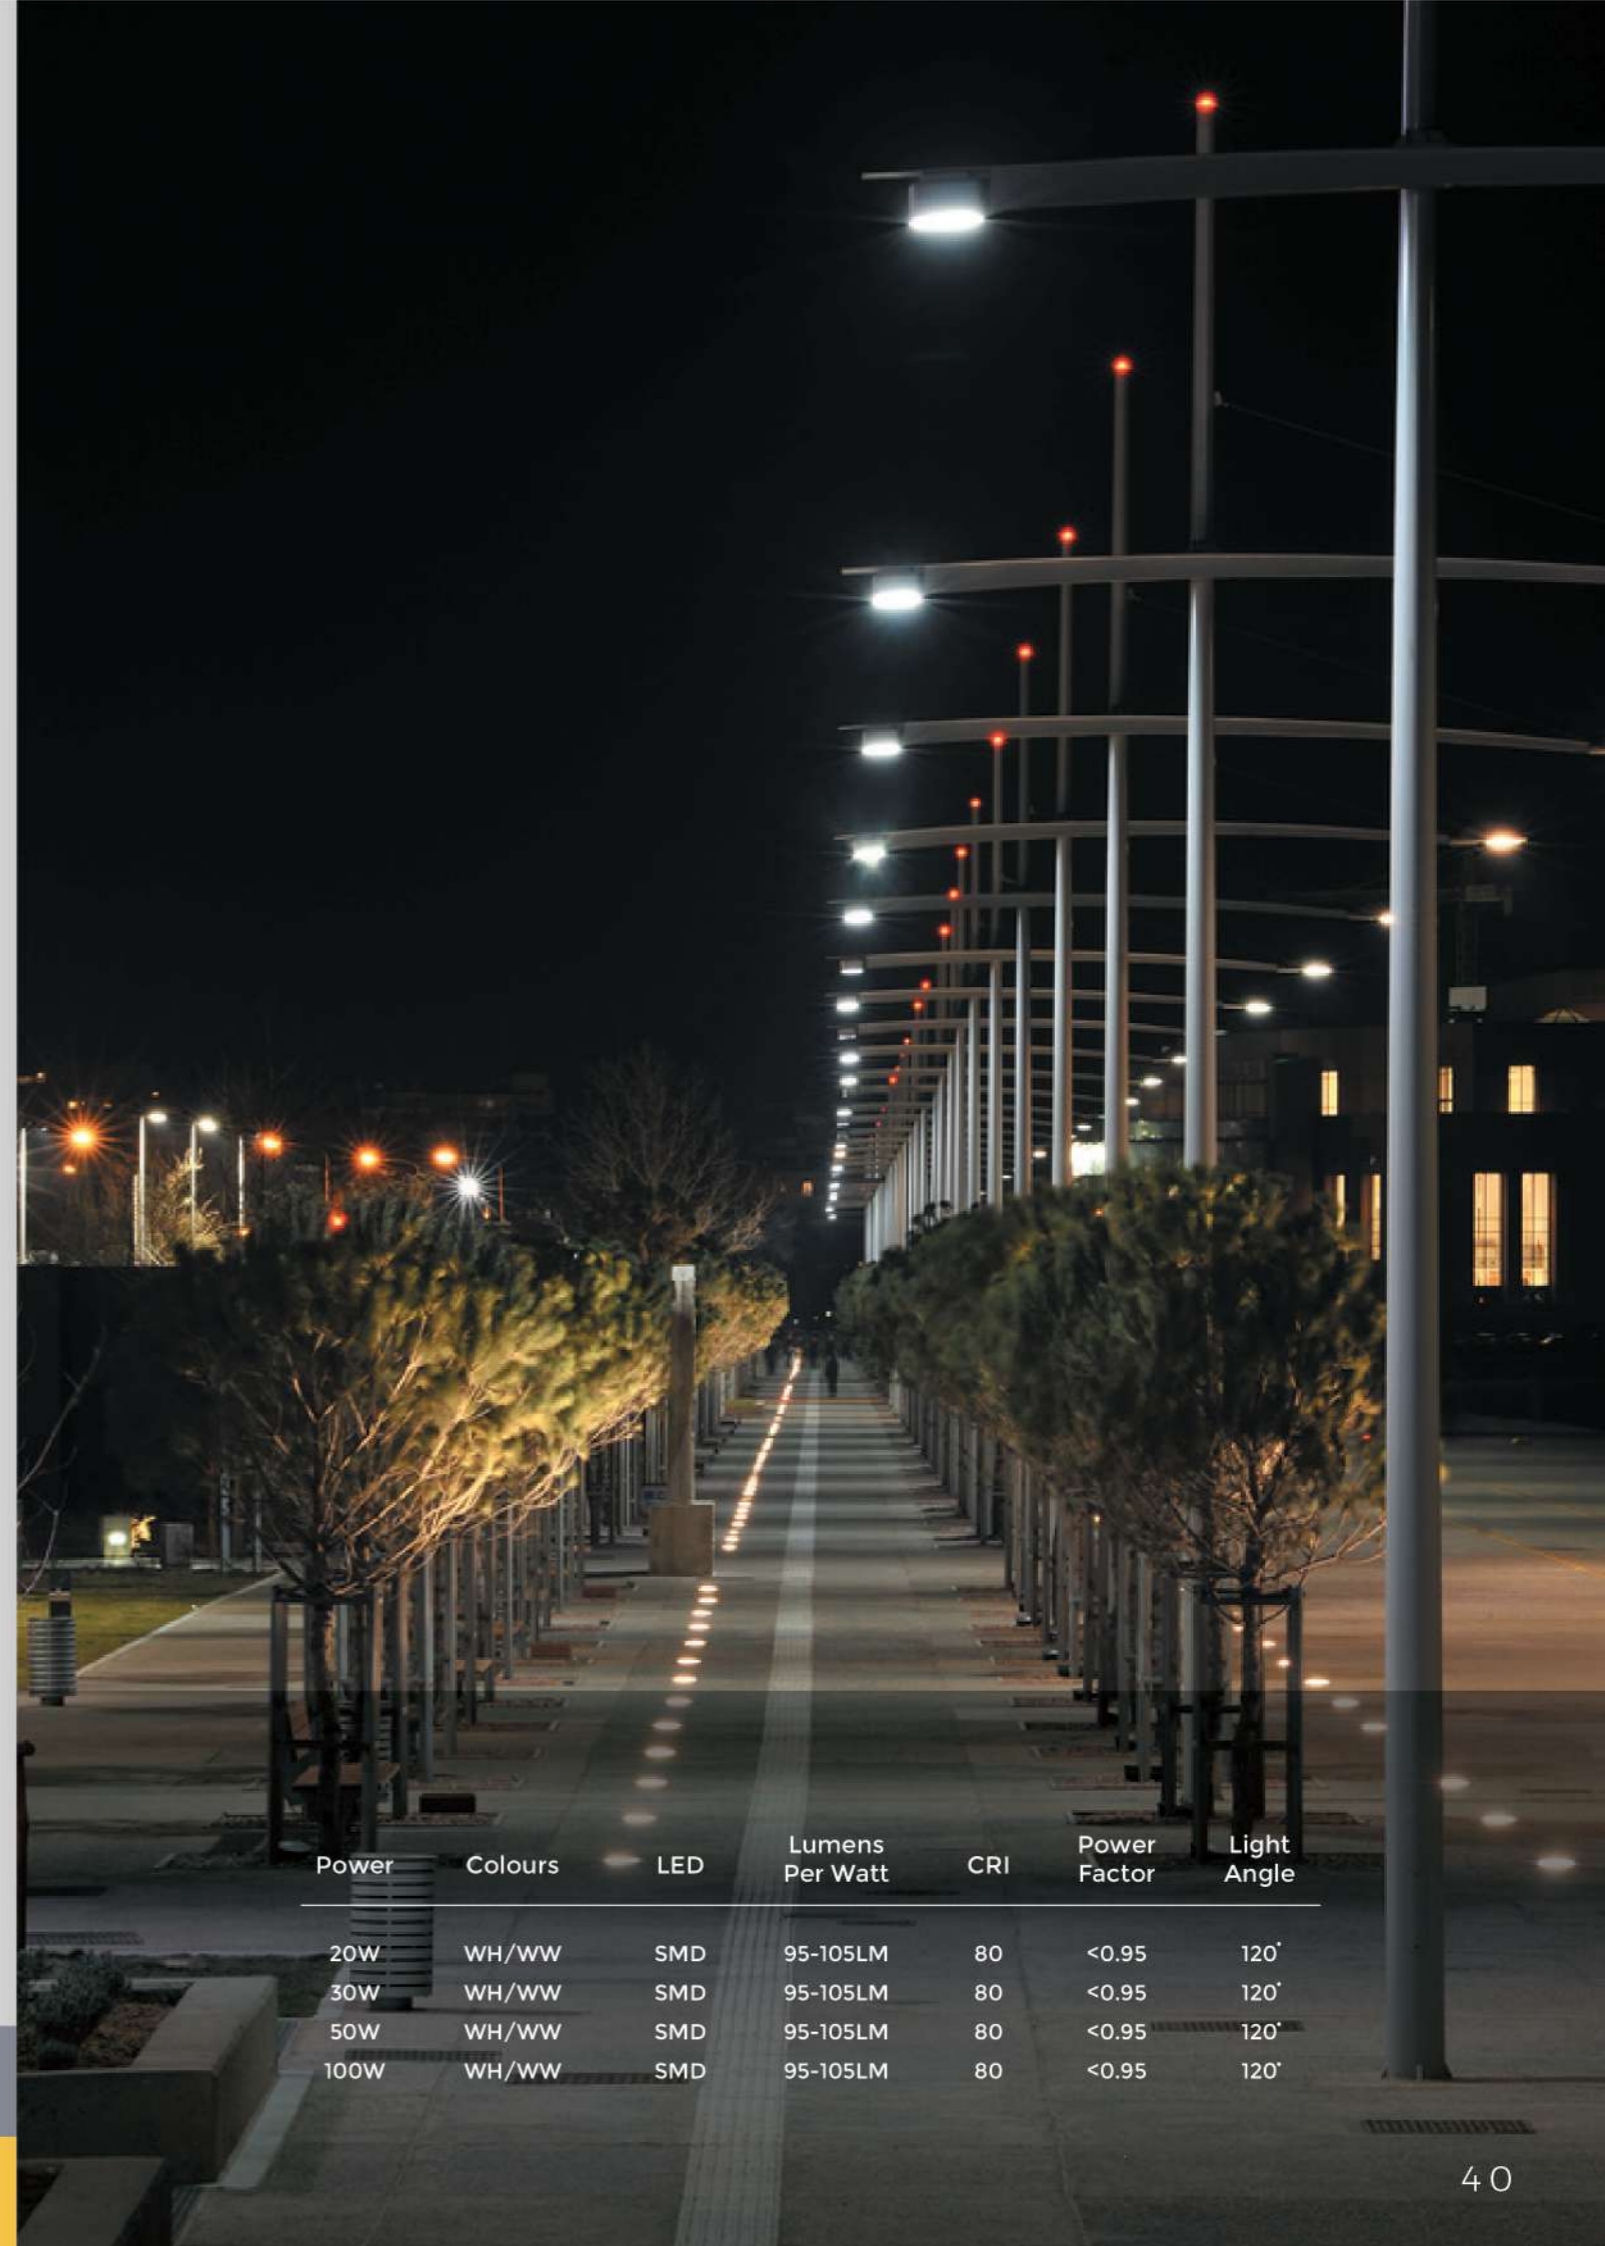

801

LED STREETLIGHT

EPISTAR

FEATURES

DIECAST ALUMINIUM HEAT SINK
AND TOUGHENED GLASS.

SCOPE & APPLICATION

STREET LIGHT.

Power	Colours	LED	Lumens Per Watt	CRI	Power Factor	Light Angle
20W	WH/WW	SMD	95-105LM	80	<0.95	120°
30W	WH/WW	SMD	95-105LM	80	<0.95	120°
50W	WH/WW	SMD	95-105LM	80	<0.95	120°
100W	WH/WW	SMD	95-105LM	80	<0.95	120°