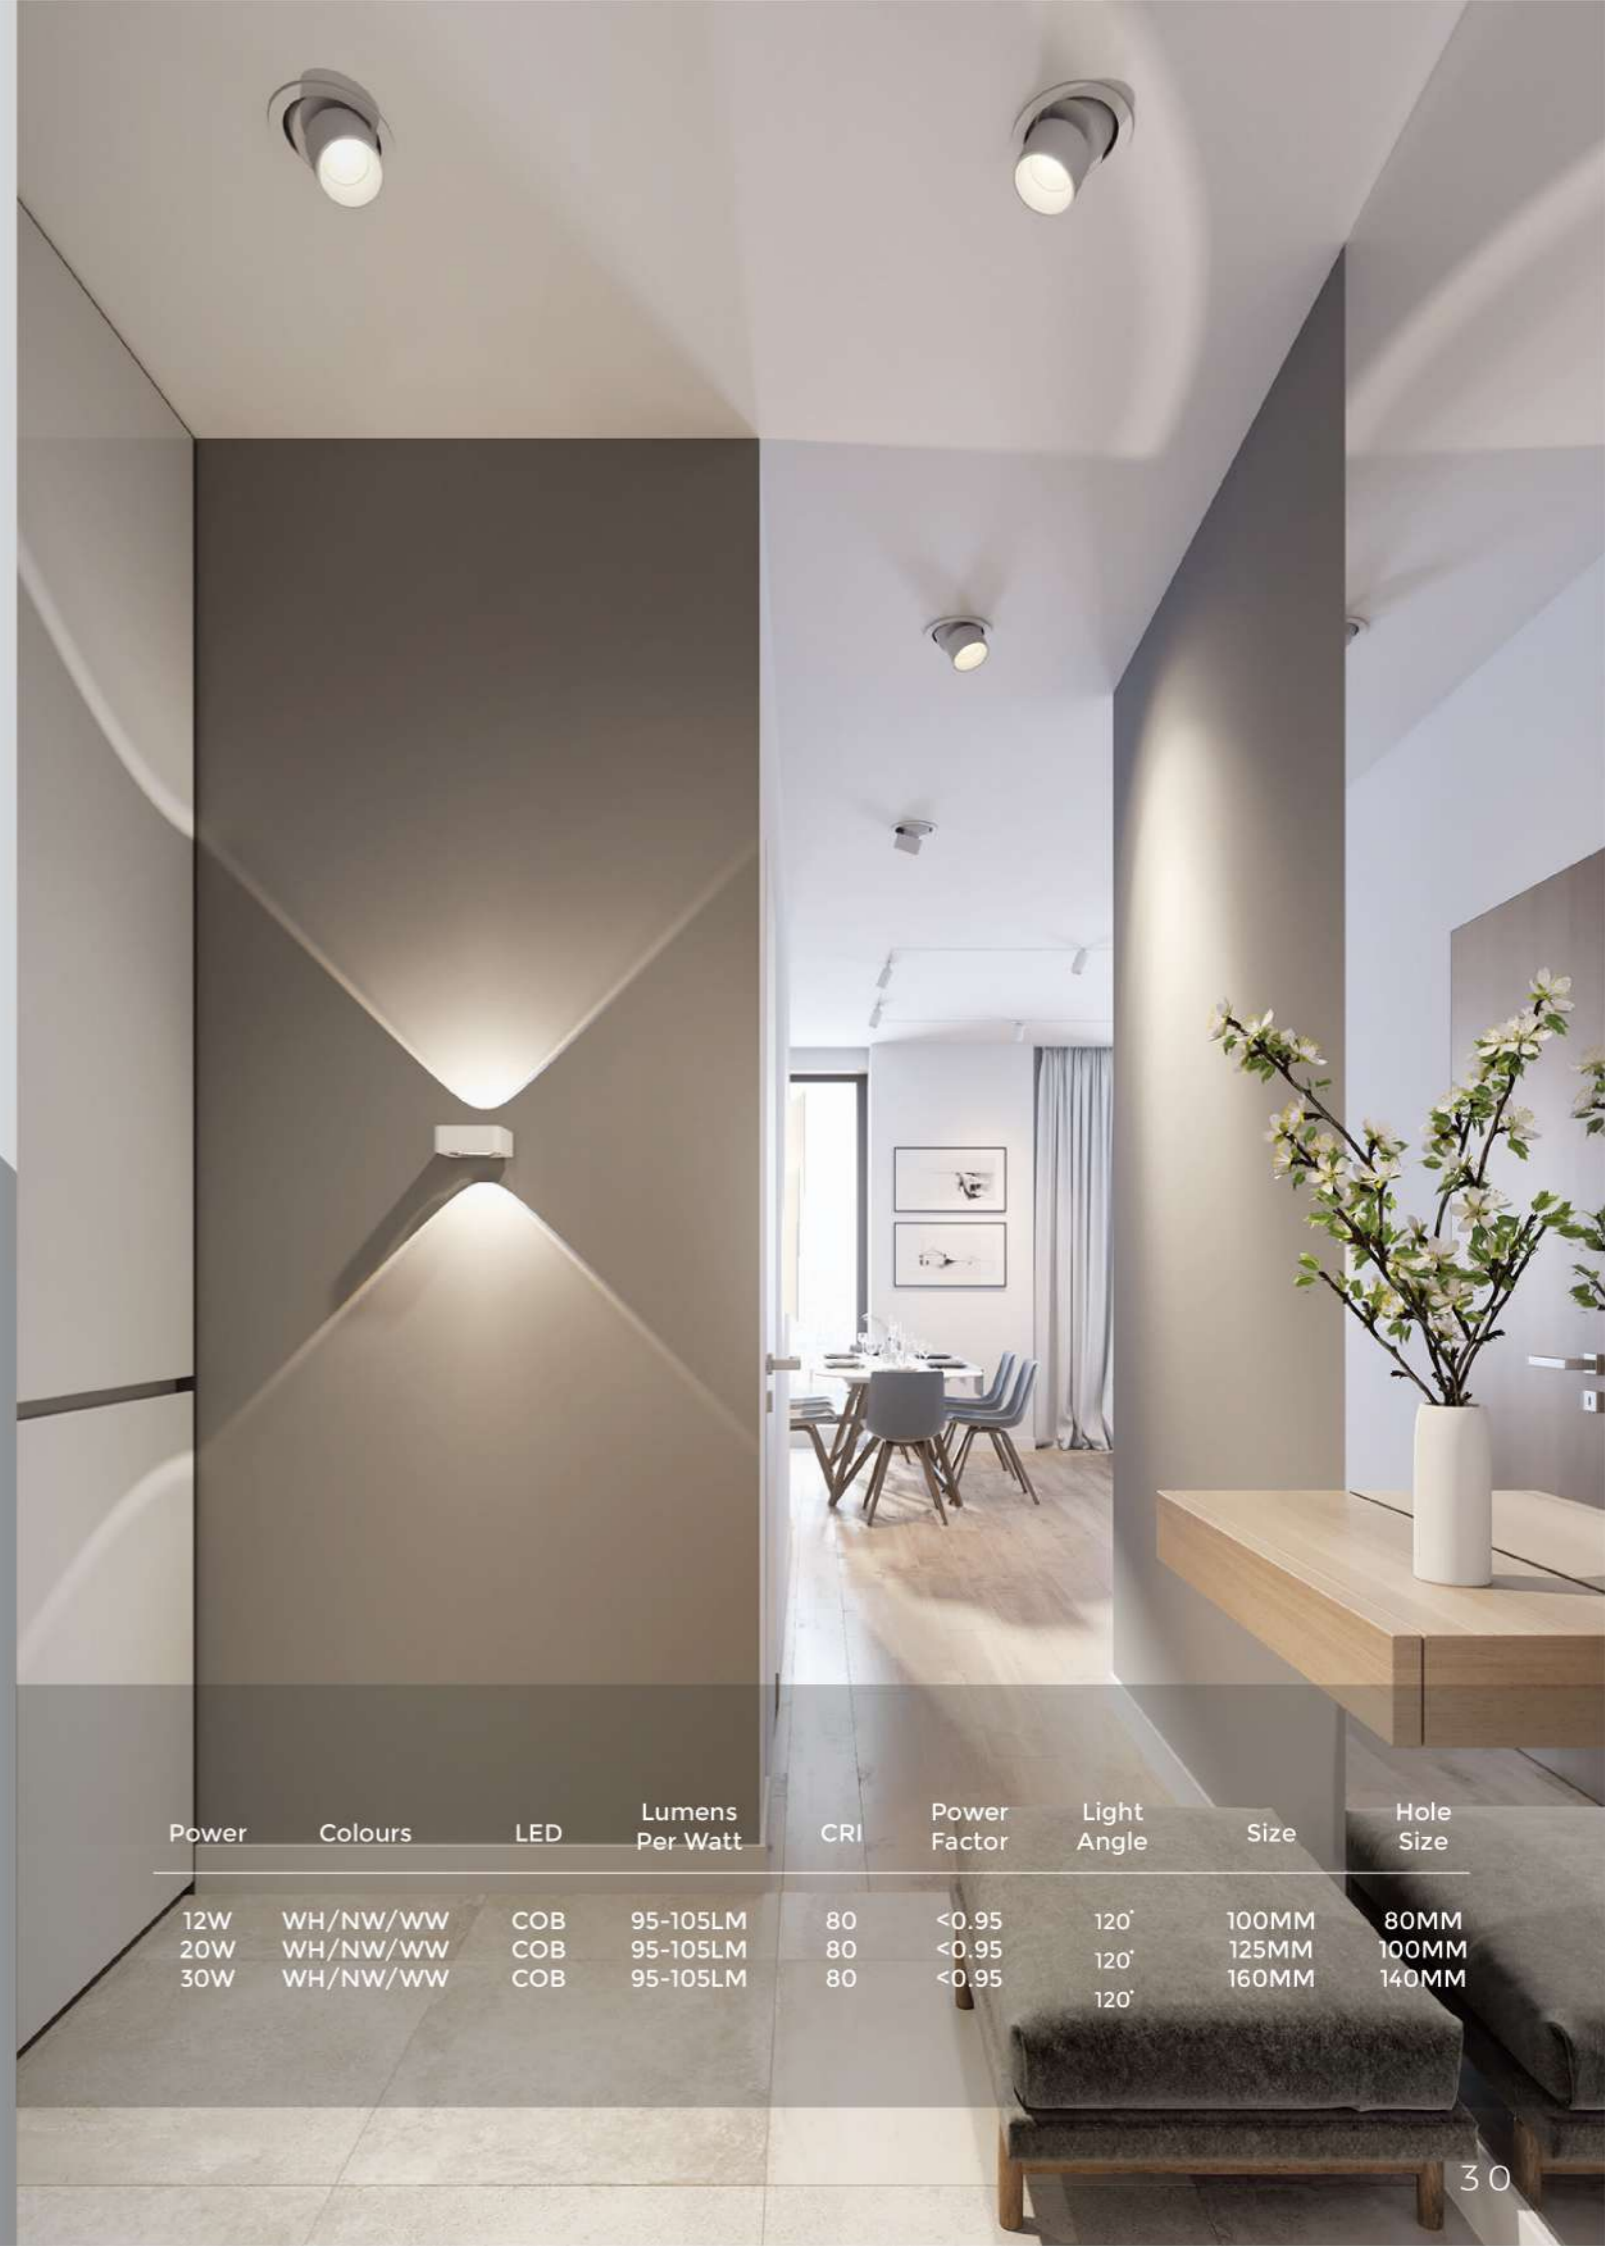

FEATURES

EXCELLENT HEAT DISSIPATION,
STRONG ALUMINIUM HOUSING
WITH MINIMUM GLARE.

SCOPE & APPLICATION

SHOWROOM.

401A

LED ZOOM LIGHT

FEATURES

EXTRUDED ALUMINIUM HEAT SINK AND FACETED REFLECTOR AND CLEAR FRONT GLASS.

SCOPE & APPLICATION

SHOWROOM, RESTAURANT, HOTELS ETC.

Power	Colours	LED	Lumens Per Watt	CRI	Power Factor	Light Angle	Size	Hole Size
12W	WH/NW/WW	COB	95-105LM	80	<0.95	120°	100MM	80MM
20W	WH/NW/WW	COB	95-105LM	80	<0.95	120°	125MM	100MM
30W	WH/NW/WW	COB	95-105LM	80	<0.95	120°	160MM	140MM