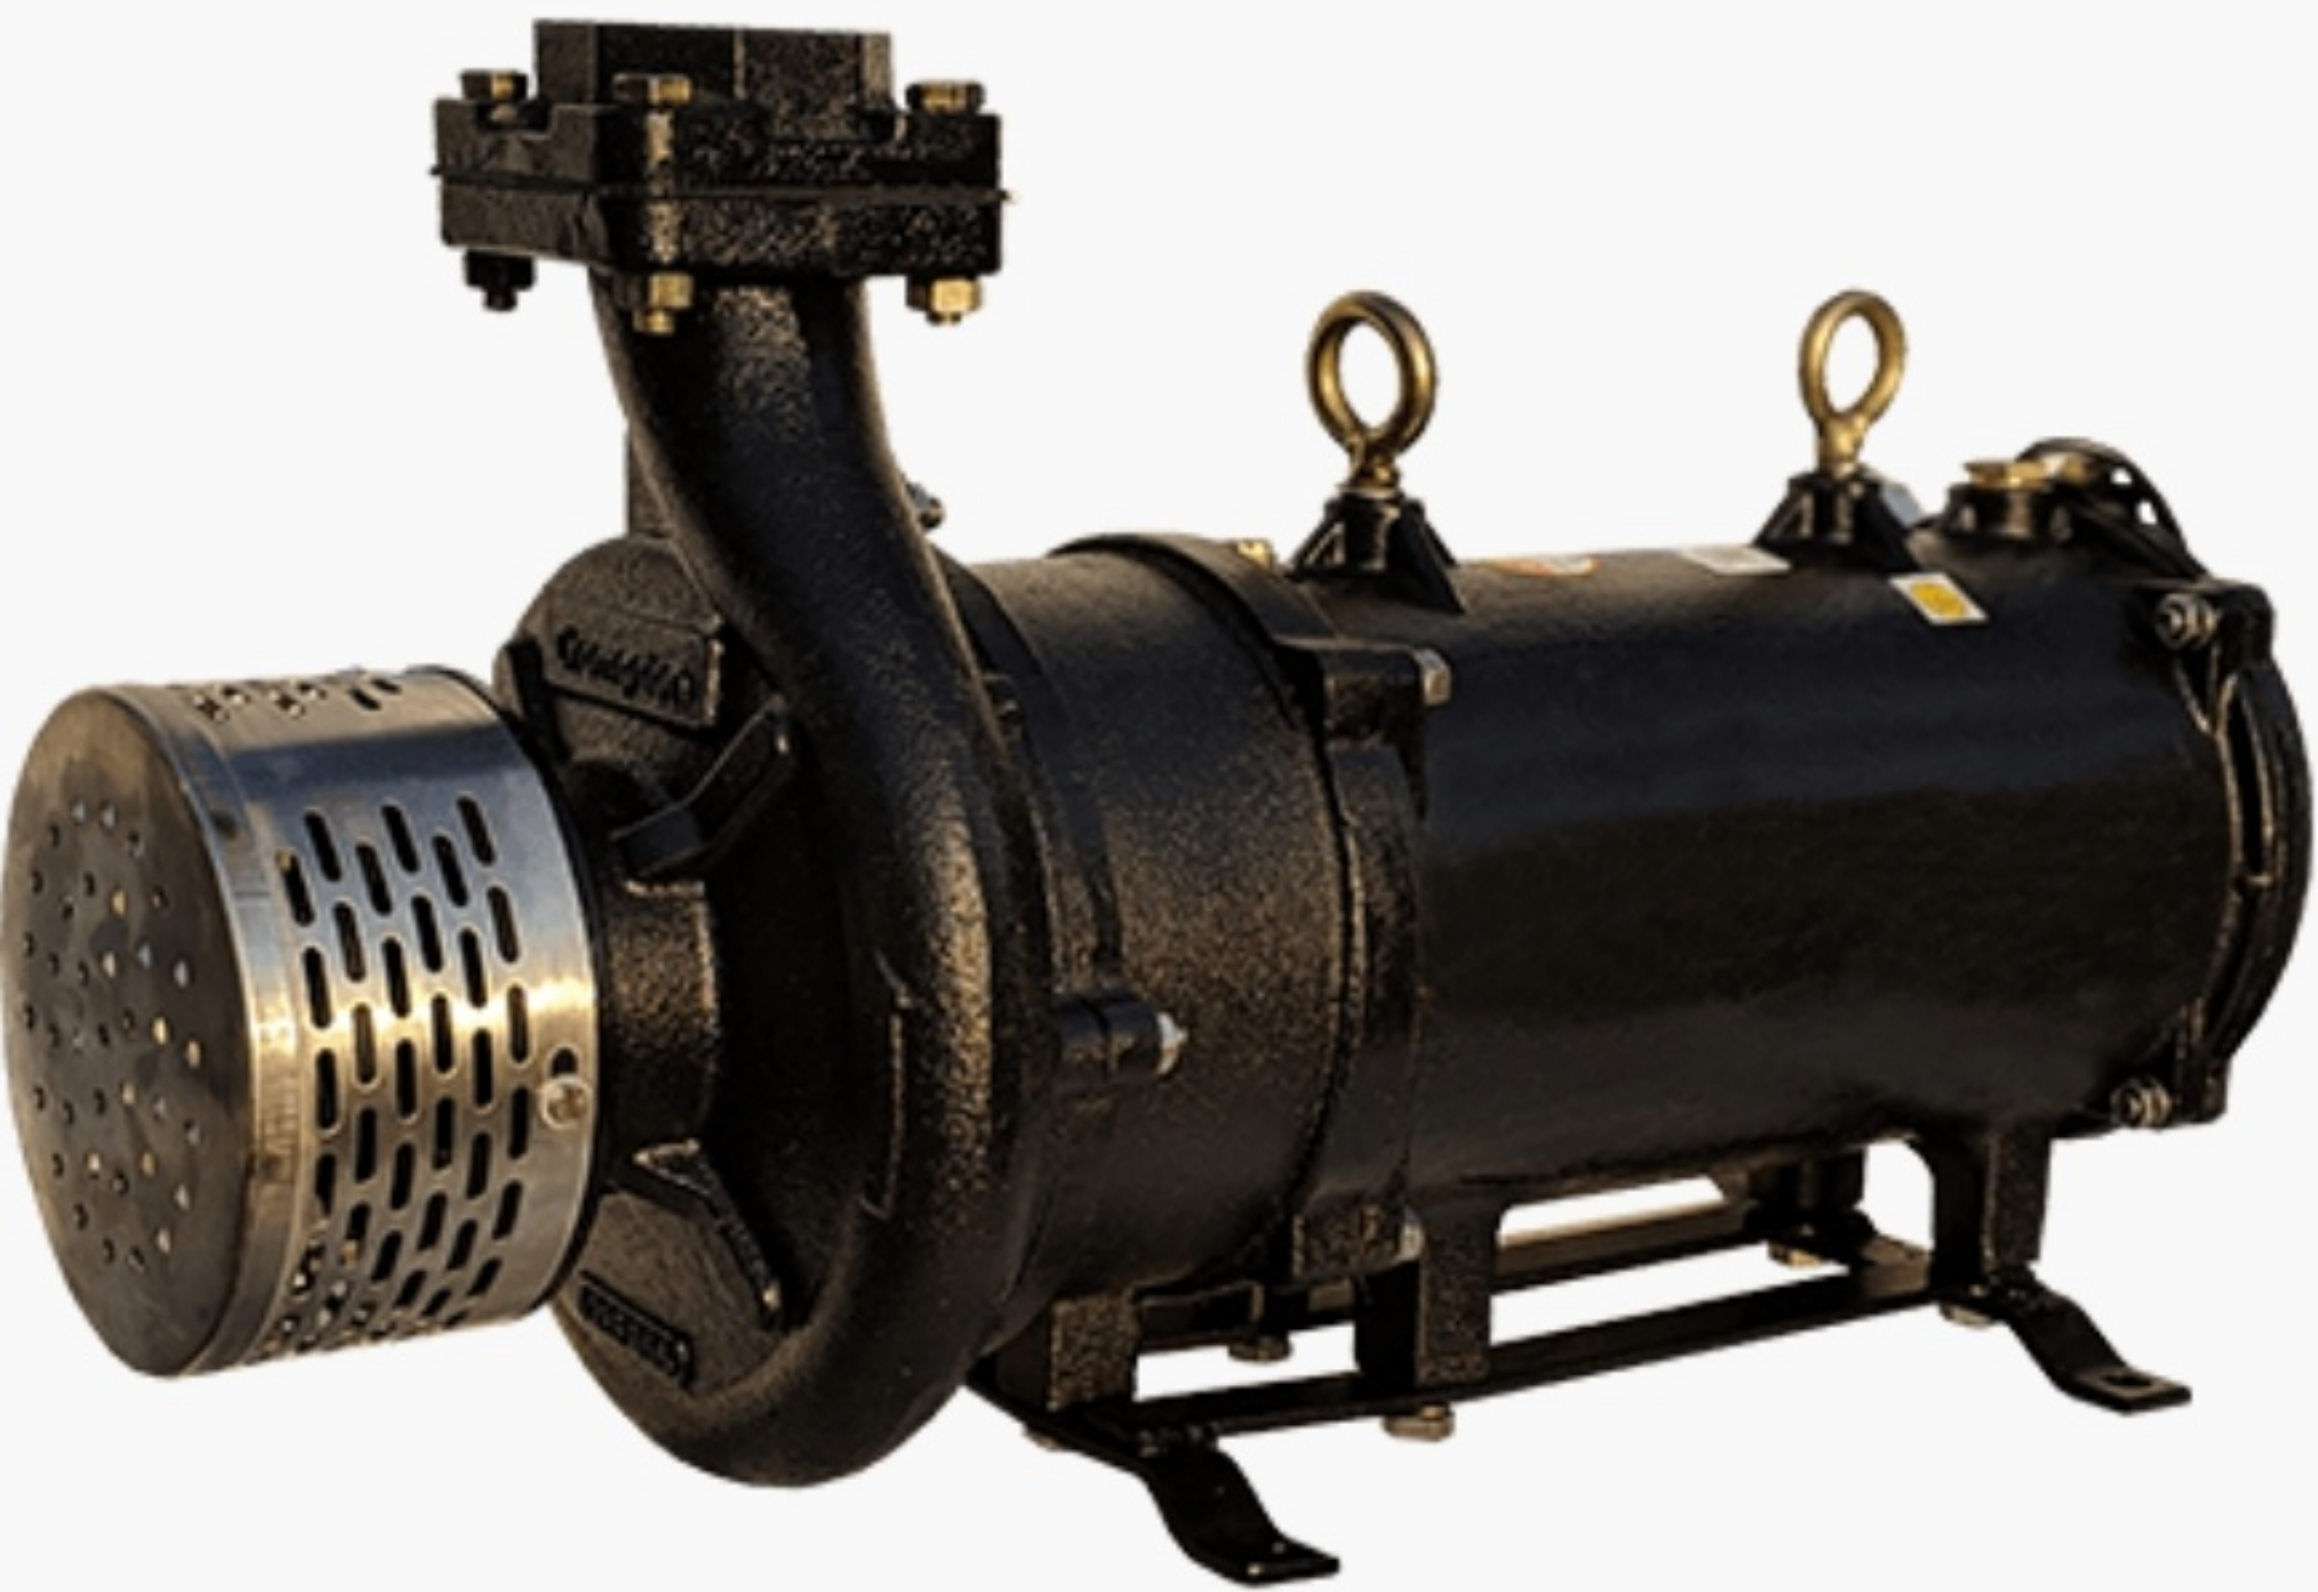

Crompton

CFMSMB series

APPLICATION

Crompton

Horizontal Openwell

Crompton

Centrifugal Monoset Pumps

Crompton

Swimming Pool Pumps

Crompton

Pressure Washing Pumps

HGN Type Rotary Gear Pump

[Home](#) › HGN Type Rotary Gear Pump