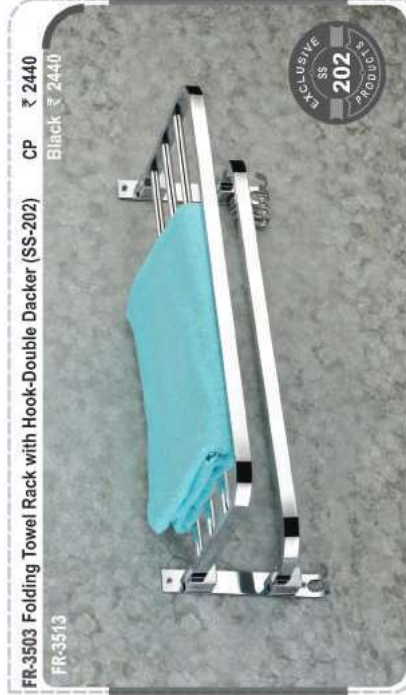

Royal People, Royal Choice
Napkin Rings