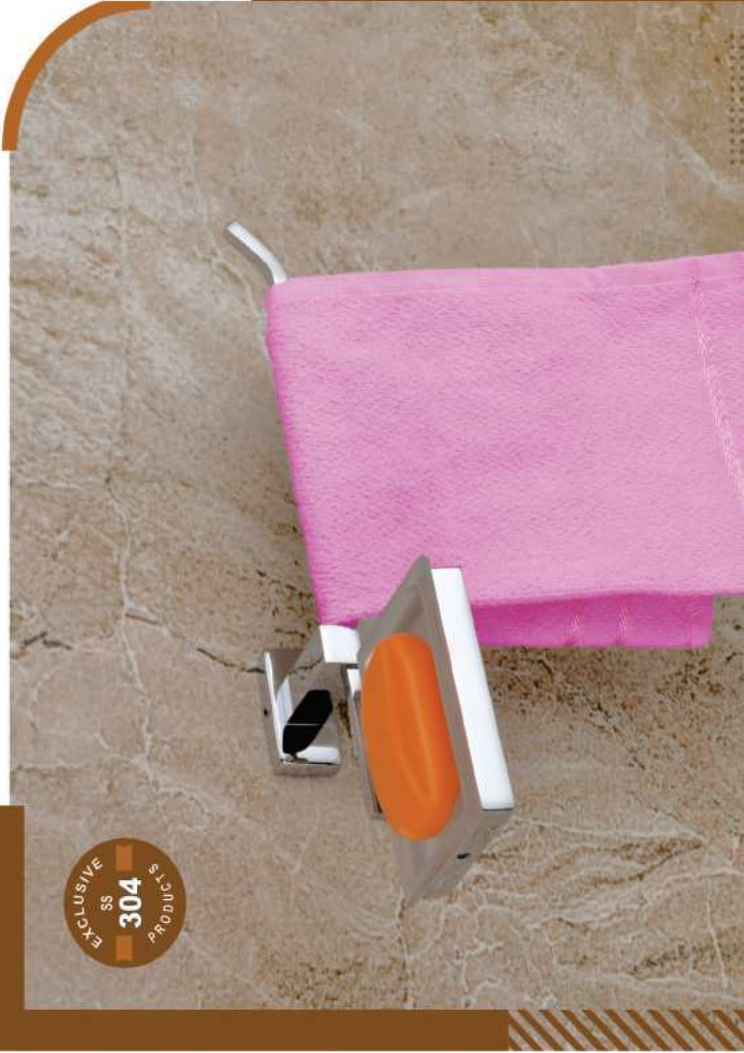

EXCLUSIVE
SS
304
PRODUCT

Towel Rod,
Soap Dish,
Tumbler Holder,
Napkin Ring,
Robe Hook.

SR-1000
5 Piece Set
₹ 5529

Never Before