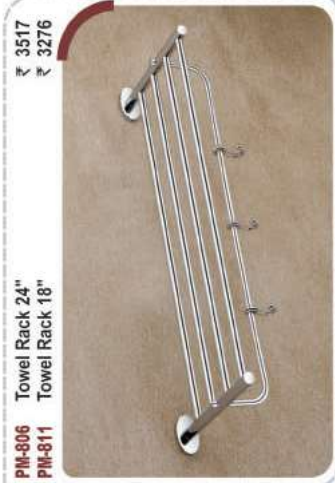

ULTIMATE Series ...32

SHELF & CORNERS ...38

TOWEL RACK Collection ...42

NAPKIN KING Collection ...43

GRATINGS ...44

OTHER Products ...46

Wow!
 "It's Amazing..!!"
 Even Fish Want To Bath

PM-800 Towel Rod,
Soap Dish,
Tumbler Holder,
Napkin Ring,
Robe Hook.
5 Piece Set
₹ 4248

Simply Superb

PM-806 Towel Rack 24" ₹ 3517
PM-811 Towel Rack 18" ₹ 3276

PM-801 Towel Rod 24" ₹ 1164
PM-812 Towel Rod 18" ₹ 1100

PM-803 Soap Dish ₹ 883

PM-804 Tumbler Holder ₹ 1068

PM-807 Liquid Dispenser ₹ 1269