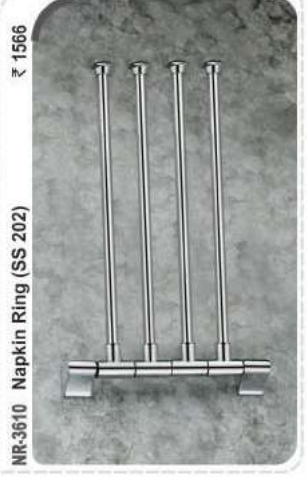

Royal People, Royal Choice
Napkin Rings