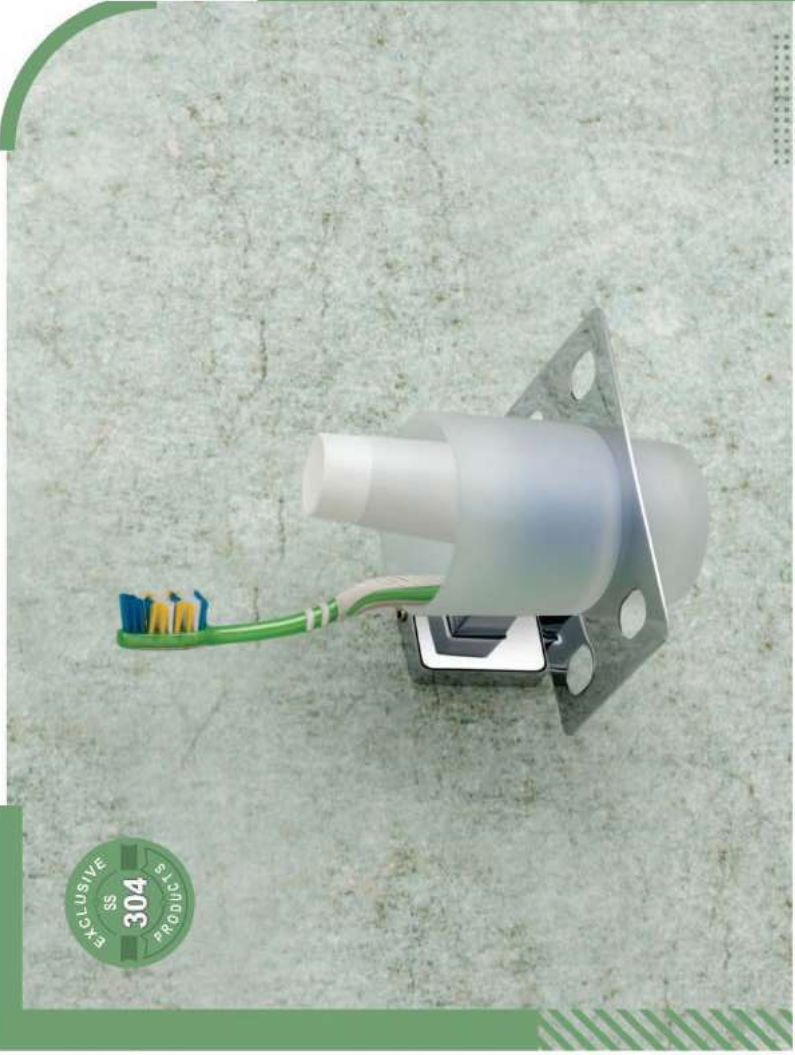

PM-825 Soap Dish with Napkin Rod ₹ 1674

PM-826 Tumbler Holder with Napkin Rod ₹ 1823

PM-827 Liquid Dispenser with Napkin Rod ₹ 2024

PM-802 Napkin Ring ₹ 875

PM-805 Robe Hook ₹ 575

PM-808 Paper Holder with Lid ₹ 1152