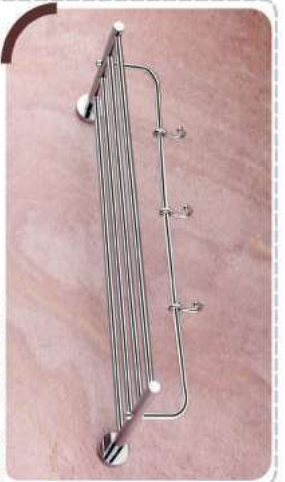

AT-403 Soap Dish
 ₹ 1084

AT-404 Tumbler Holder
 ₹ 1124

AT-405 Robe Hook
 ₹ 380

AT-407 Liquid Dispenser
 ₹ 1285

AT-408 Paper Holder with Lid
 ₹ 1152

AT-409 Double Soap Dish
 ₹ 2248

AT-406 Towel Rack 24"
 ₹ 3936

AT-411 Towel Rack 18"
 ₹ 3680

AT-401 Towel Rod 24"
 ₹ 1285

AT-412 Towel Rod 18"
 ₹ 1190

AT-410 Soap Dish with Tumbler Holder
 ₹ 2289

AT-417 Soap Dish with Liquid Dispenser
 ₹ 2489

★ Corner variant available

MR-600 Towel Rod,
 Soap Dish,
 Tumbler Holder,
 Napkin Ring,
 Robe Hook,
5 Piece Set
 ₹ 3859

The Ultimate Choice

MR-606 Towel Rack 24"
MR-611 Towel Rack 18"

MR-601 Towel Rod 24"
MR-612 Towel Rod 18"

MR-602 Napkin Ring
 ₹ 723