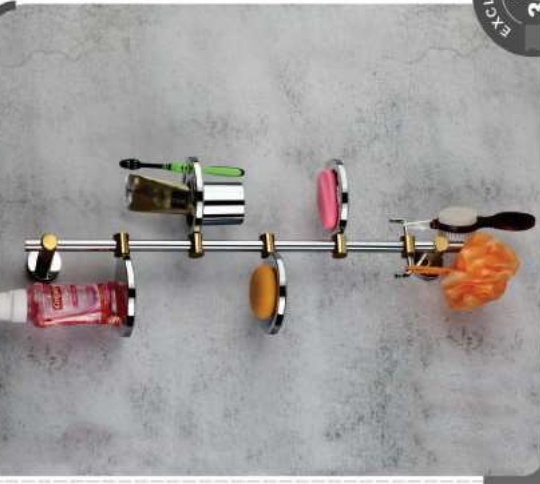

MP-9905 Multi Purpose Pole (CP + PVD Gold)

MP-9906 Multi Purpose Pole (CP + PVD Gold)

MP-9907 Multi Purpose Pole (CP + PVD Gold + Shelf)

MP-9908 Multi Purpose Pole (CP + PVD Ross Gold)

EXCLUSIVE
SS
304
PRODUCTS

EXCLUSIVE
SS
304
PRODUCTS