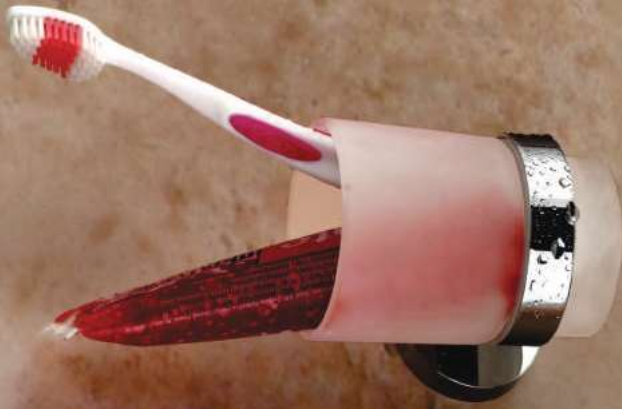

EXCLUSIVE
SS
304
STAINLESS
STEEL
PRODUCTS

IM-700 Towel Rod,
Soap Dish,
Tumbler Holder,
Napkin Ring,
Robe Hook.
₹ 3750