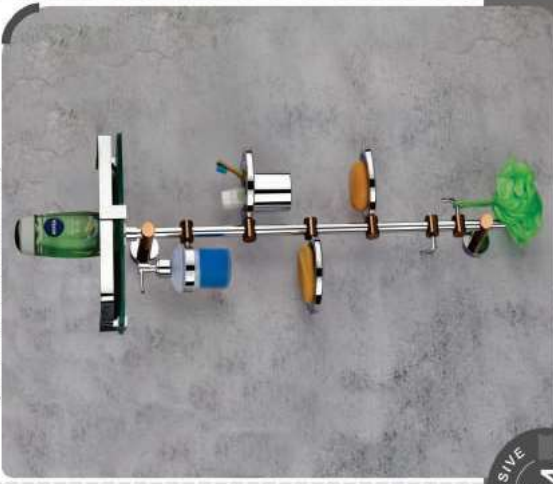

EXCLUSIVE
 SS
304
 PRODUCTS

EXCLUSIVE
 SS
304
 PRODUCTS

MP-9909 Multi Purpose Pole (CP + PVD Rose Gold) ₹ 7227

MP-9910 Multi Purpose Pole (CP + PVD Rose Gold + Shelf) ₹ 9999

MP-9913 Multi Purpose Pole (CP Glass Corner) ₹ 6424