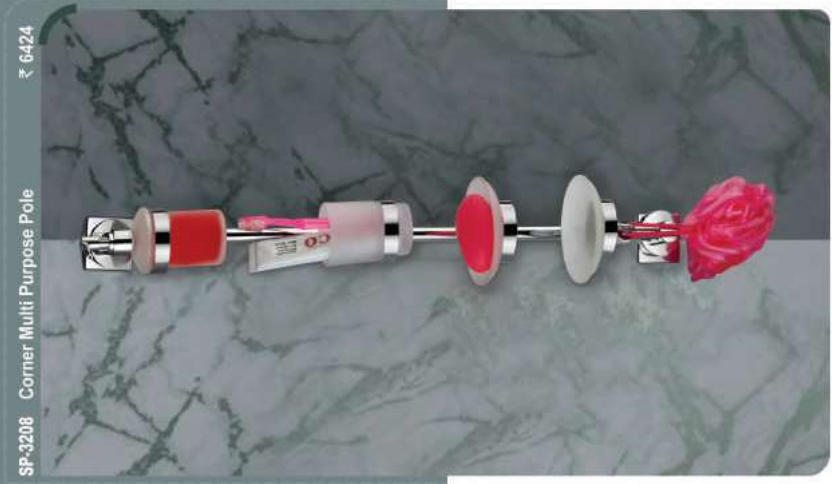

LV-3101 Corner Soap Dish - Flat ₹ 1060

LV-3102 Corner Soap Dish - L Shape ₹ 1205

LV-3105 Corner Robe Hook ₹ 642

Intelligently Innovated

SP-3201
 Corner Soap Dish - Round
 ₹ 964

EXCLUSIVE
 SS 304
 PRODUCTS

SP-3204 Corner Tumbler Holder - Round
 ₹ 964

SP-3205 Corner Tumbler Holder - Square
 ₹ 1405

SP-3206 Corner Liquid Dispenser - Round
 ₹ 1261

SP-3208 Corner Multi Purpose Pole
 ₹ 6424

SP-3202 Corner Soap Dish - Oval
 ₹ 1124

SP-3203 Corner Soap Dish - Square
 ₹ 1365