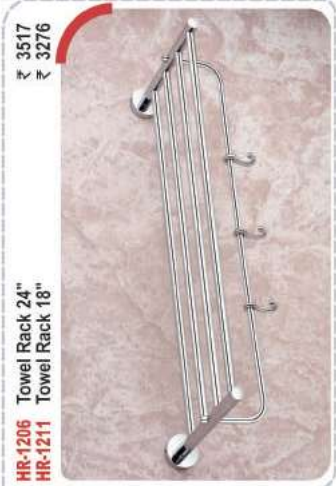

DC-1125
Soap Dish with
Napkin Rod
₹ 1559

DC-1126
Tumbler Holder with
Napkin Rod
₹ 1495

DC-1127
Liquid Dispenser
with Napkin Rod
₹ 2289

DC-1102
Napkin Ring
₹ 880

EXCLUSIVE
 SS 304
 PRODUCT

Towel Rod,
 Soap Dish,
 Tumbler Holder,
 Napkin Ring,
 Robe Hook.
HR-1200
 5 Piece Set
 ₹ 4641

Addicted to Appreciate

HR-1206 Towel Rack 24"
HR-1211 Towel Rack 18"
 ₹ 3517
 ₹ 3276

HR-1201 Towel Rod 24"
HR-1212 Towel Rod 18"
 ₹ 1164
 ₹ 1100

HR-1203 Soap Dish ★
 ₹ 948

HR-1210
 Soap Dish with
 Tumbler Holder
 ₹ 1911