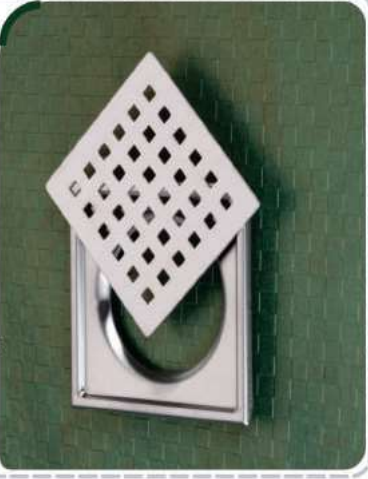

GR-3706 Gratings - Satin - 6" x 6" ₹ 700

GR-3705 Gratings - Satin - 6" x 6" ₹ 700

EXCLUSIVE
SS
304
PRODUCTS