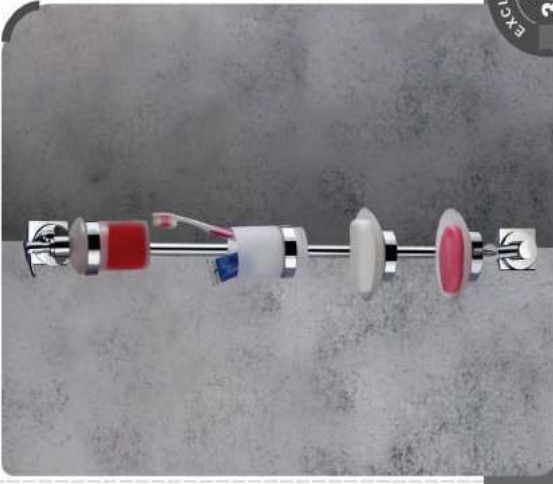

EXCLUSIVE
 SS
304
 PRODUCTS

EXCLUSIVE
 SS
304
 PRODUCTS

MP-9909 Multi Purpose Pole (CP + PVD Rose Gold) ₹ 7227

MP-9910 Multi Purpose Pole (CP + PVD Rose Gold + Shelf) ₹ 9999

MP-9913 Multi Purpose Pole (CP Glass Corner) ₹ 6424