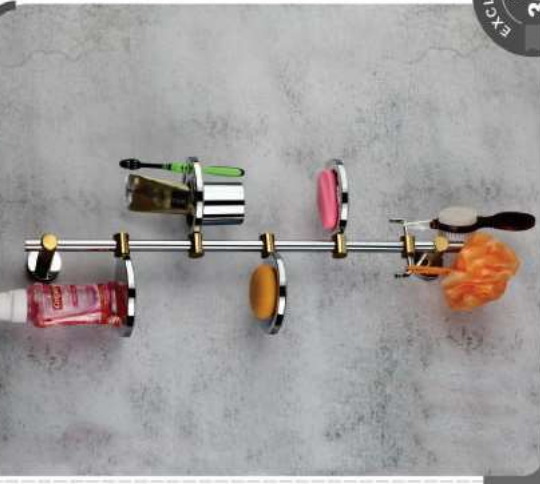

MP-9907 Multi Purpose Pole (CP + PVD Gold + Shelf)

MP-9908 Multi Purpose Pole (CP + PVD Ross Gold)

MP-9905 Multi Purpose Pole (CP + PVD Gold)

MP-9906 Multi Purpose Pole (CP + PVD Gold)

EXCLUSIVE
SS
304
PRODUCTS

EXCLUSIVE
SS
304
PRODUCTS