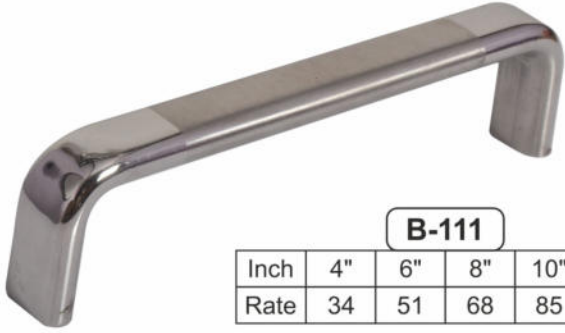

Cabinet Handle

B-111

Inch	4"	6"	8"	10"	12"
Rate	34	51	68	85	102