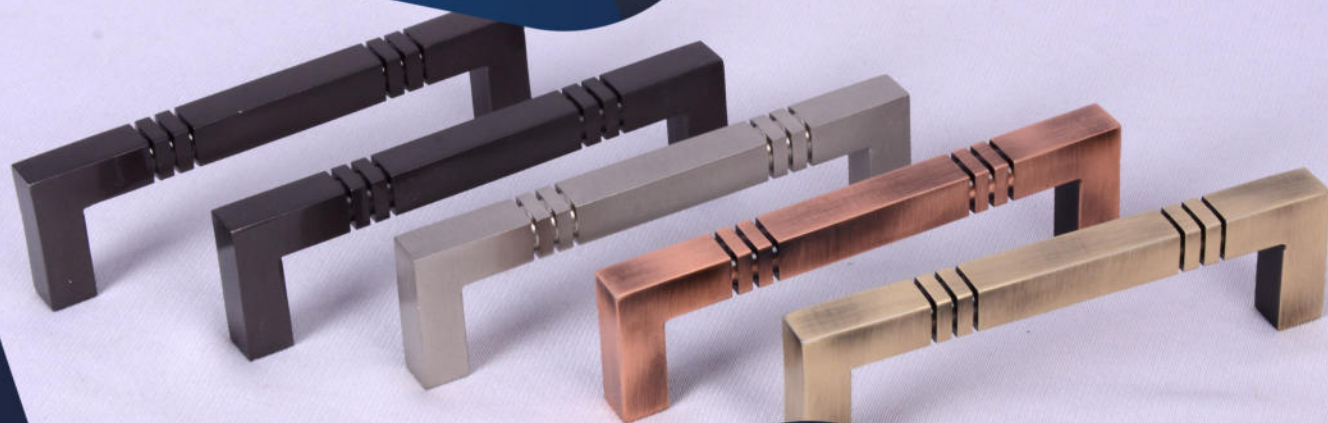

BahiTM
Hardware **Fitting**

**Cabinet
Handle**

*Exclusive
Hardware
Fitting*

Cabinet Handle

B-101

Inch	4"	6"	8"	10"	12"
Rate	28	42	56	70	84

B-102

Inch	4"	6"	8"	10"	12"
Rate	29	42	56	70	84