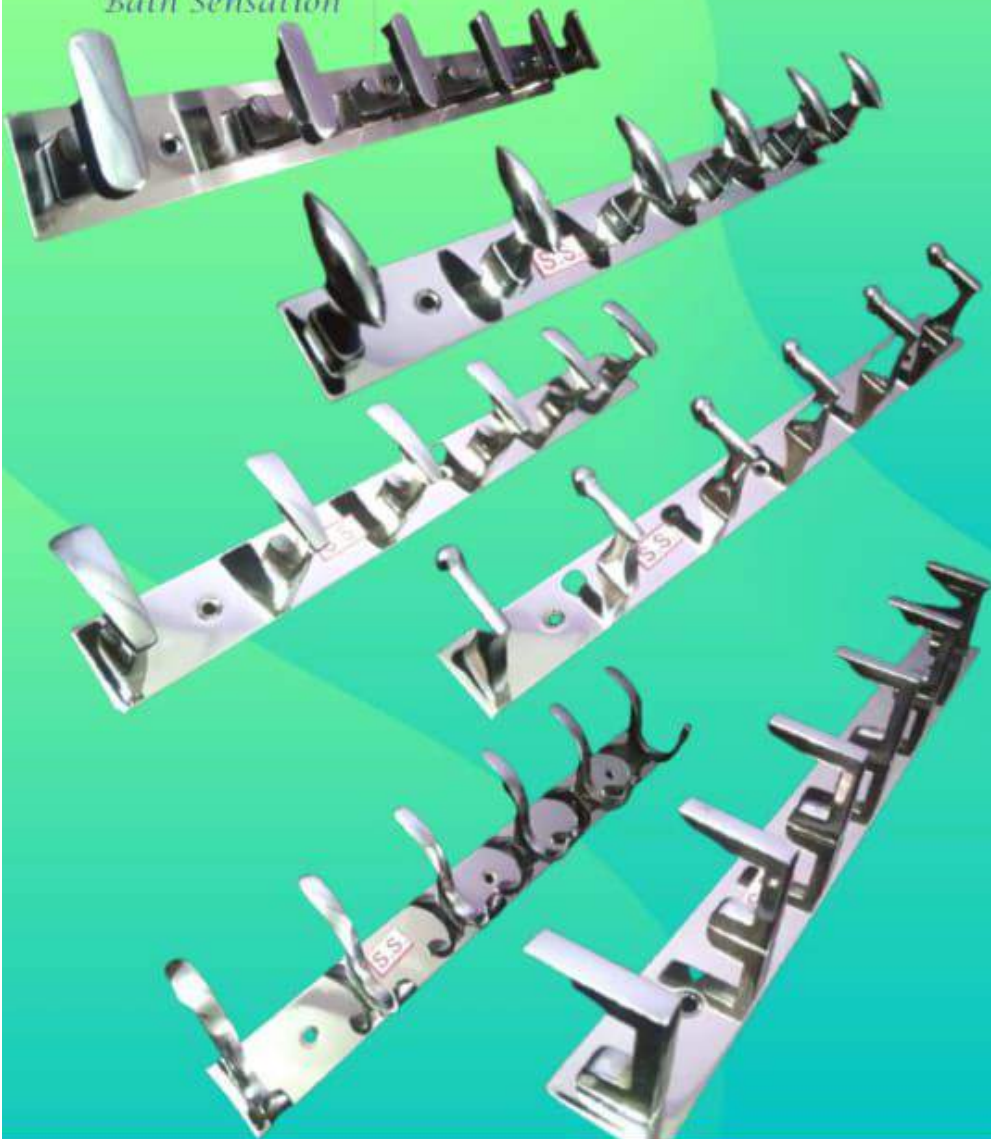

Karan Ji Bala Ji Mrkt 2floor

Yesterday, 19:53

AQUAKHATU
Bath Sensation

HOOKS

^
REPLY