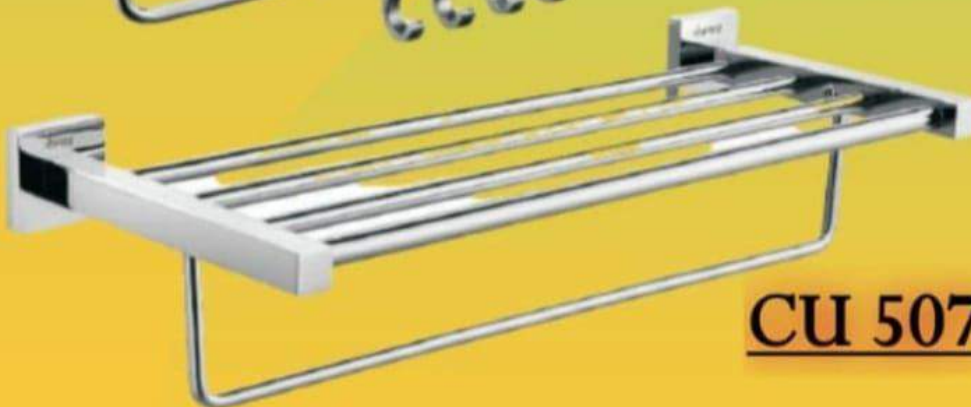

# towel racks

CH107 MRP 2967.00

DU207 MRP 2840.00

ZN307 MRP 3612.00

CU 507 MRP 3483.00

Karan Ji Bala Ji Mrkt 2floor

Yesterday, 20:10

DIAMONDS..