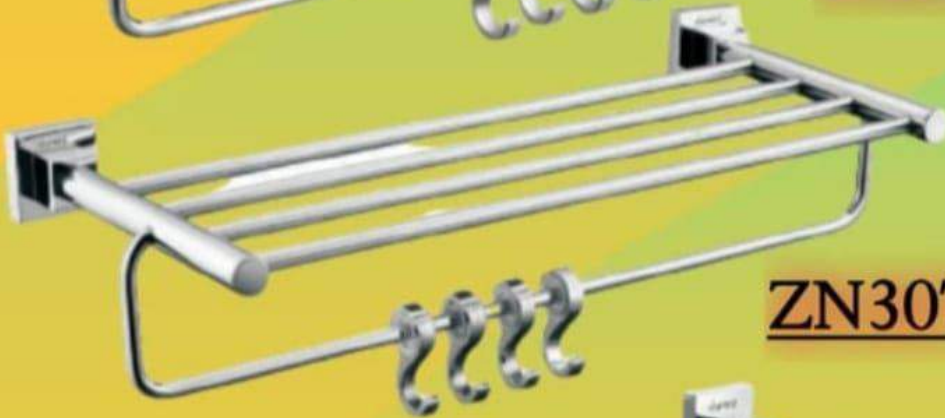

# towel racks

CH107 MRP 2967.00

DU207 MRP 2840.00

ZN307 MRP 3612.00

CU 507 MRP 3483.00

Karan Ji Bala Ji Mrkt 2floor

Yesterday, 20:10

DIAMONDS..