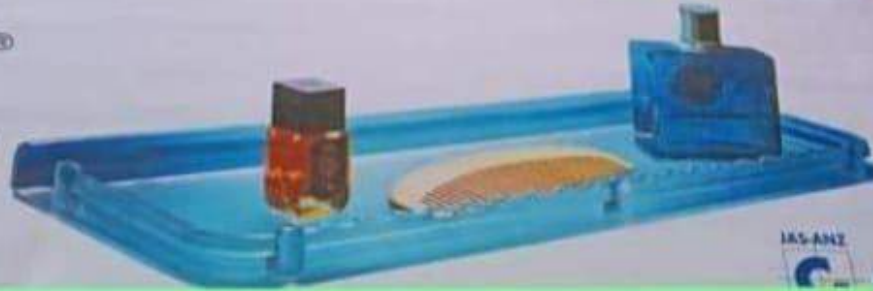

Caroline®

Bath Accessories
Rejuvenating Your Bathing Experience