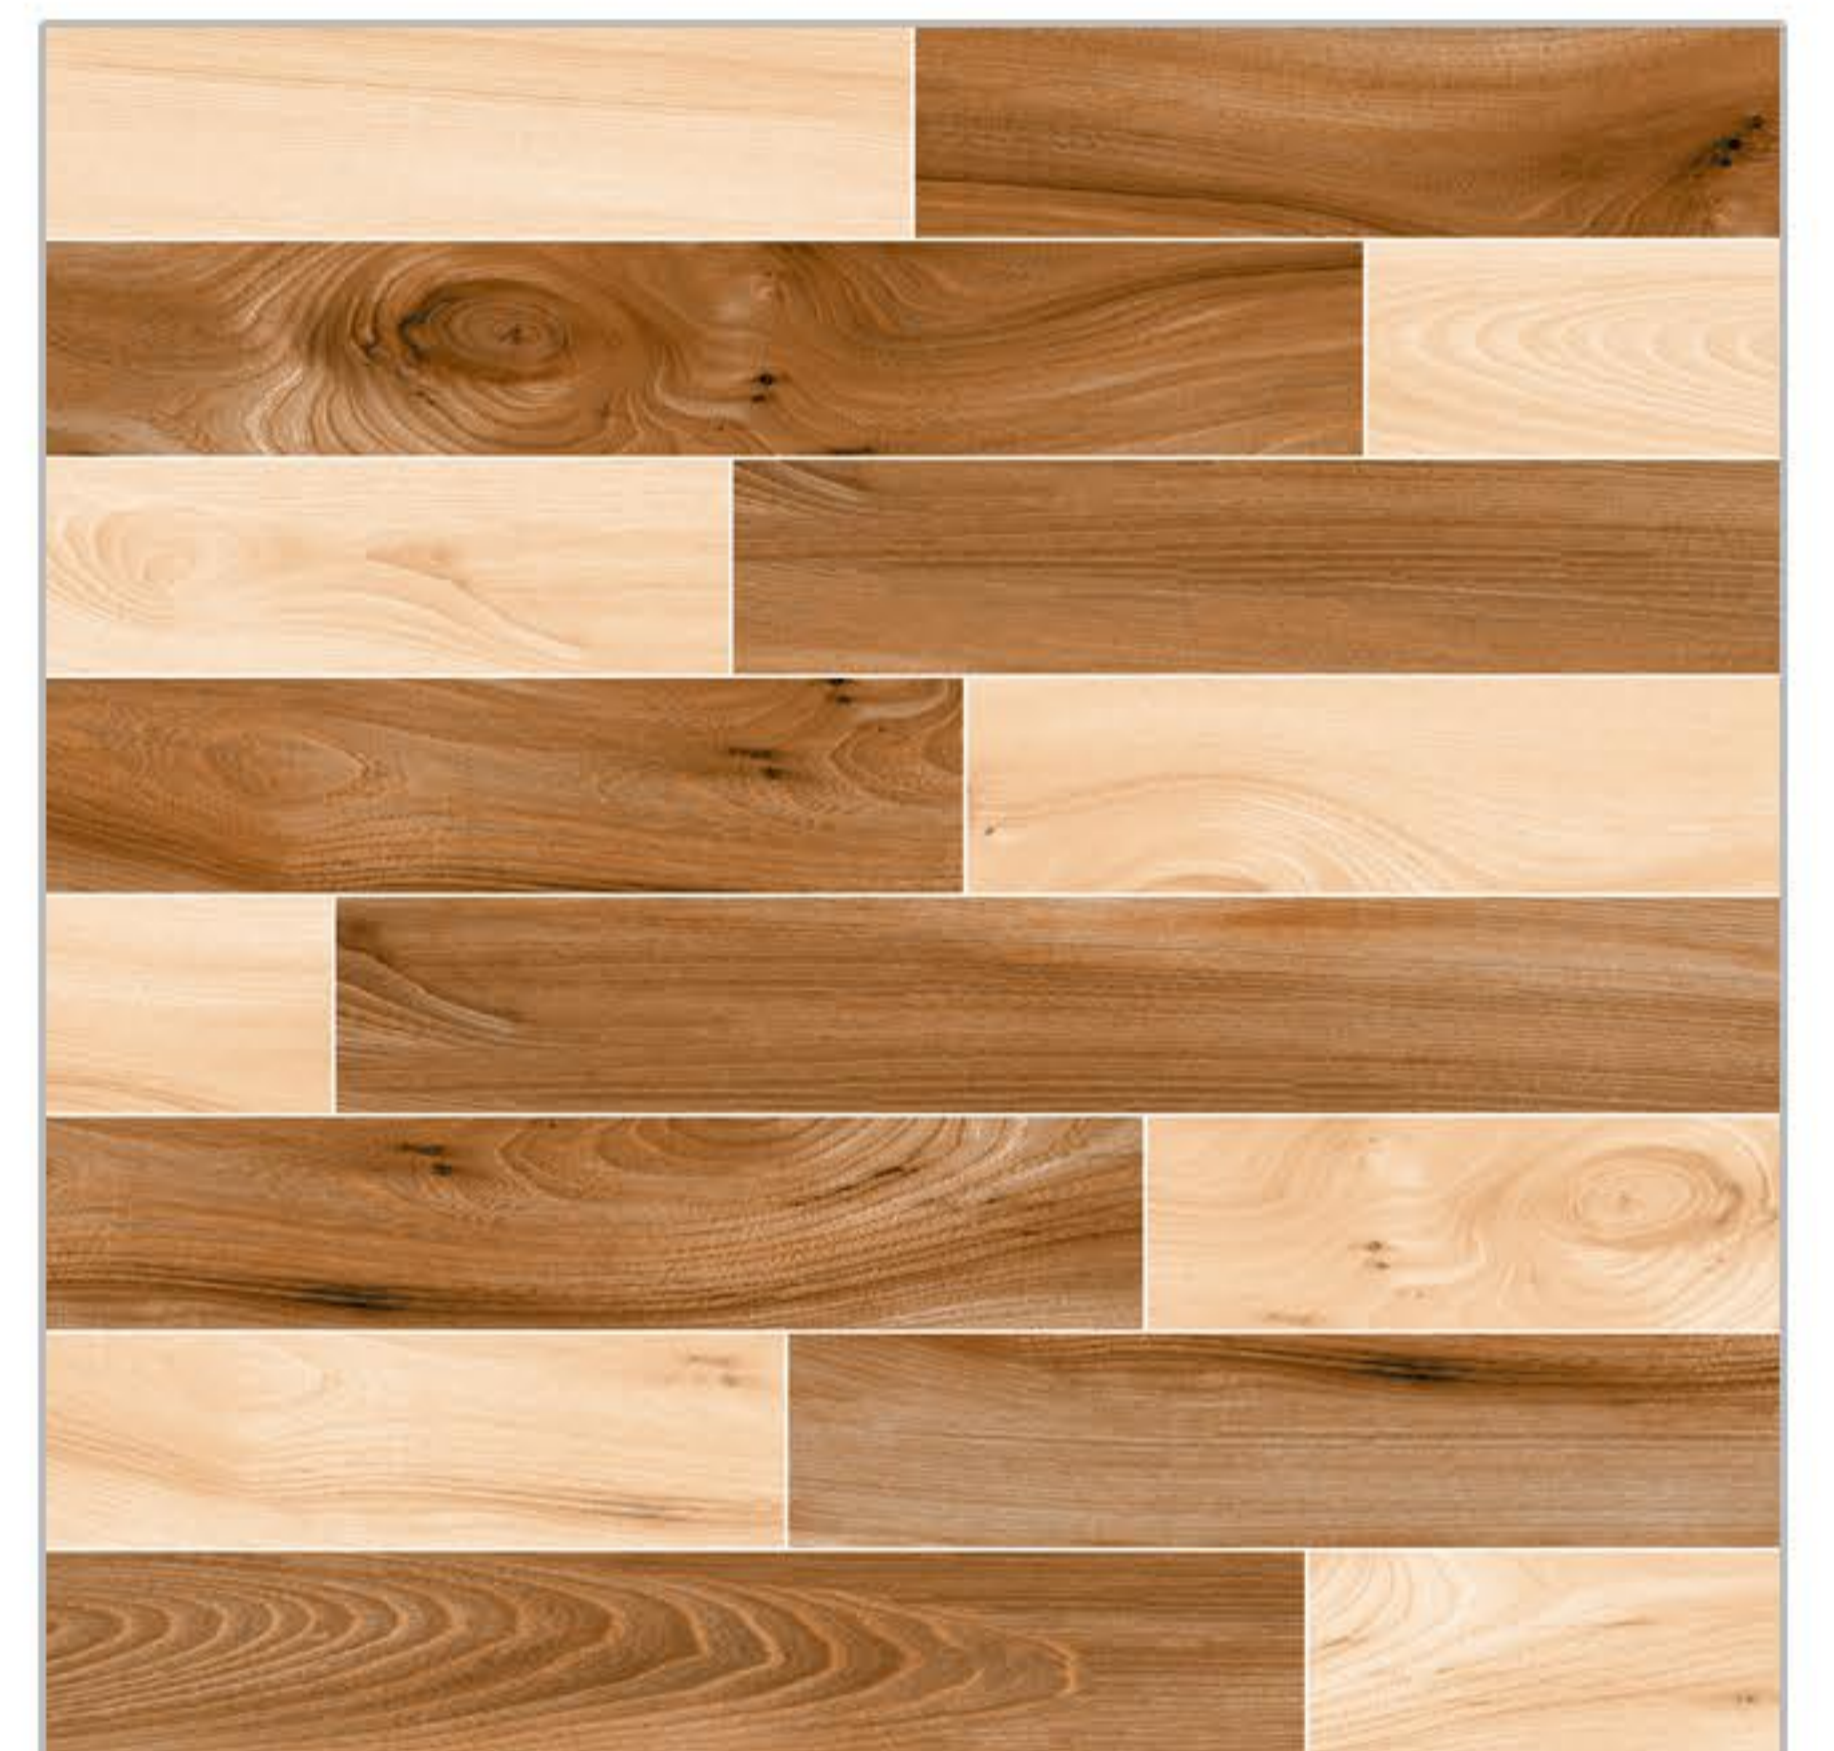

FINISH
Matt

SIZE
600x600mm

TYPE
Floor

601

602

603

604

605

606

607

608

609