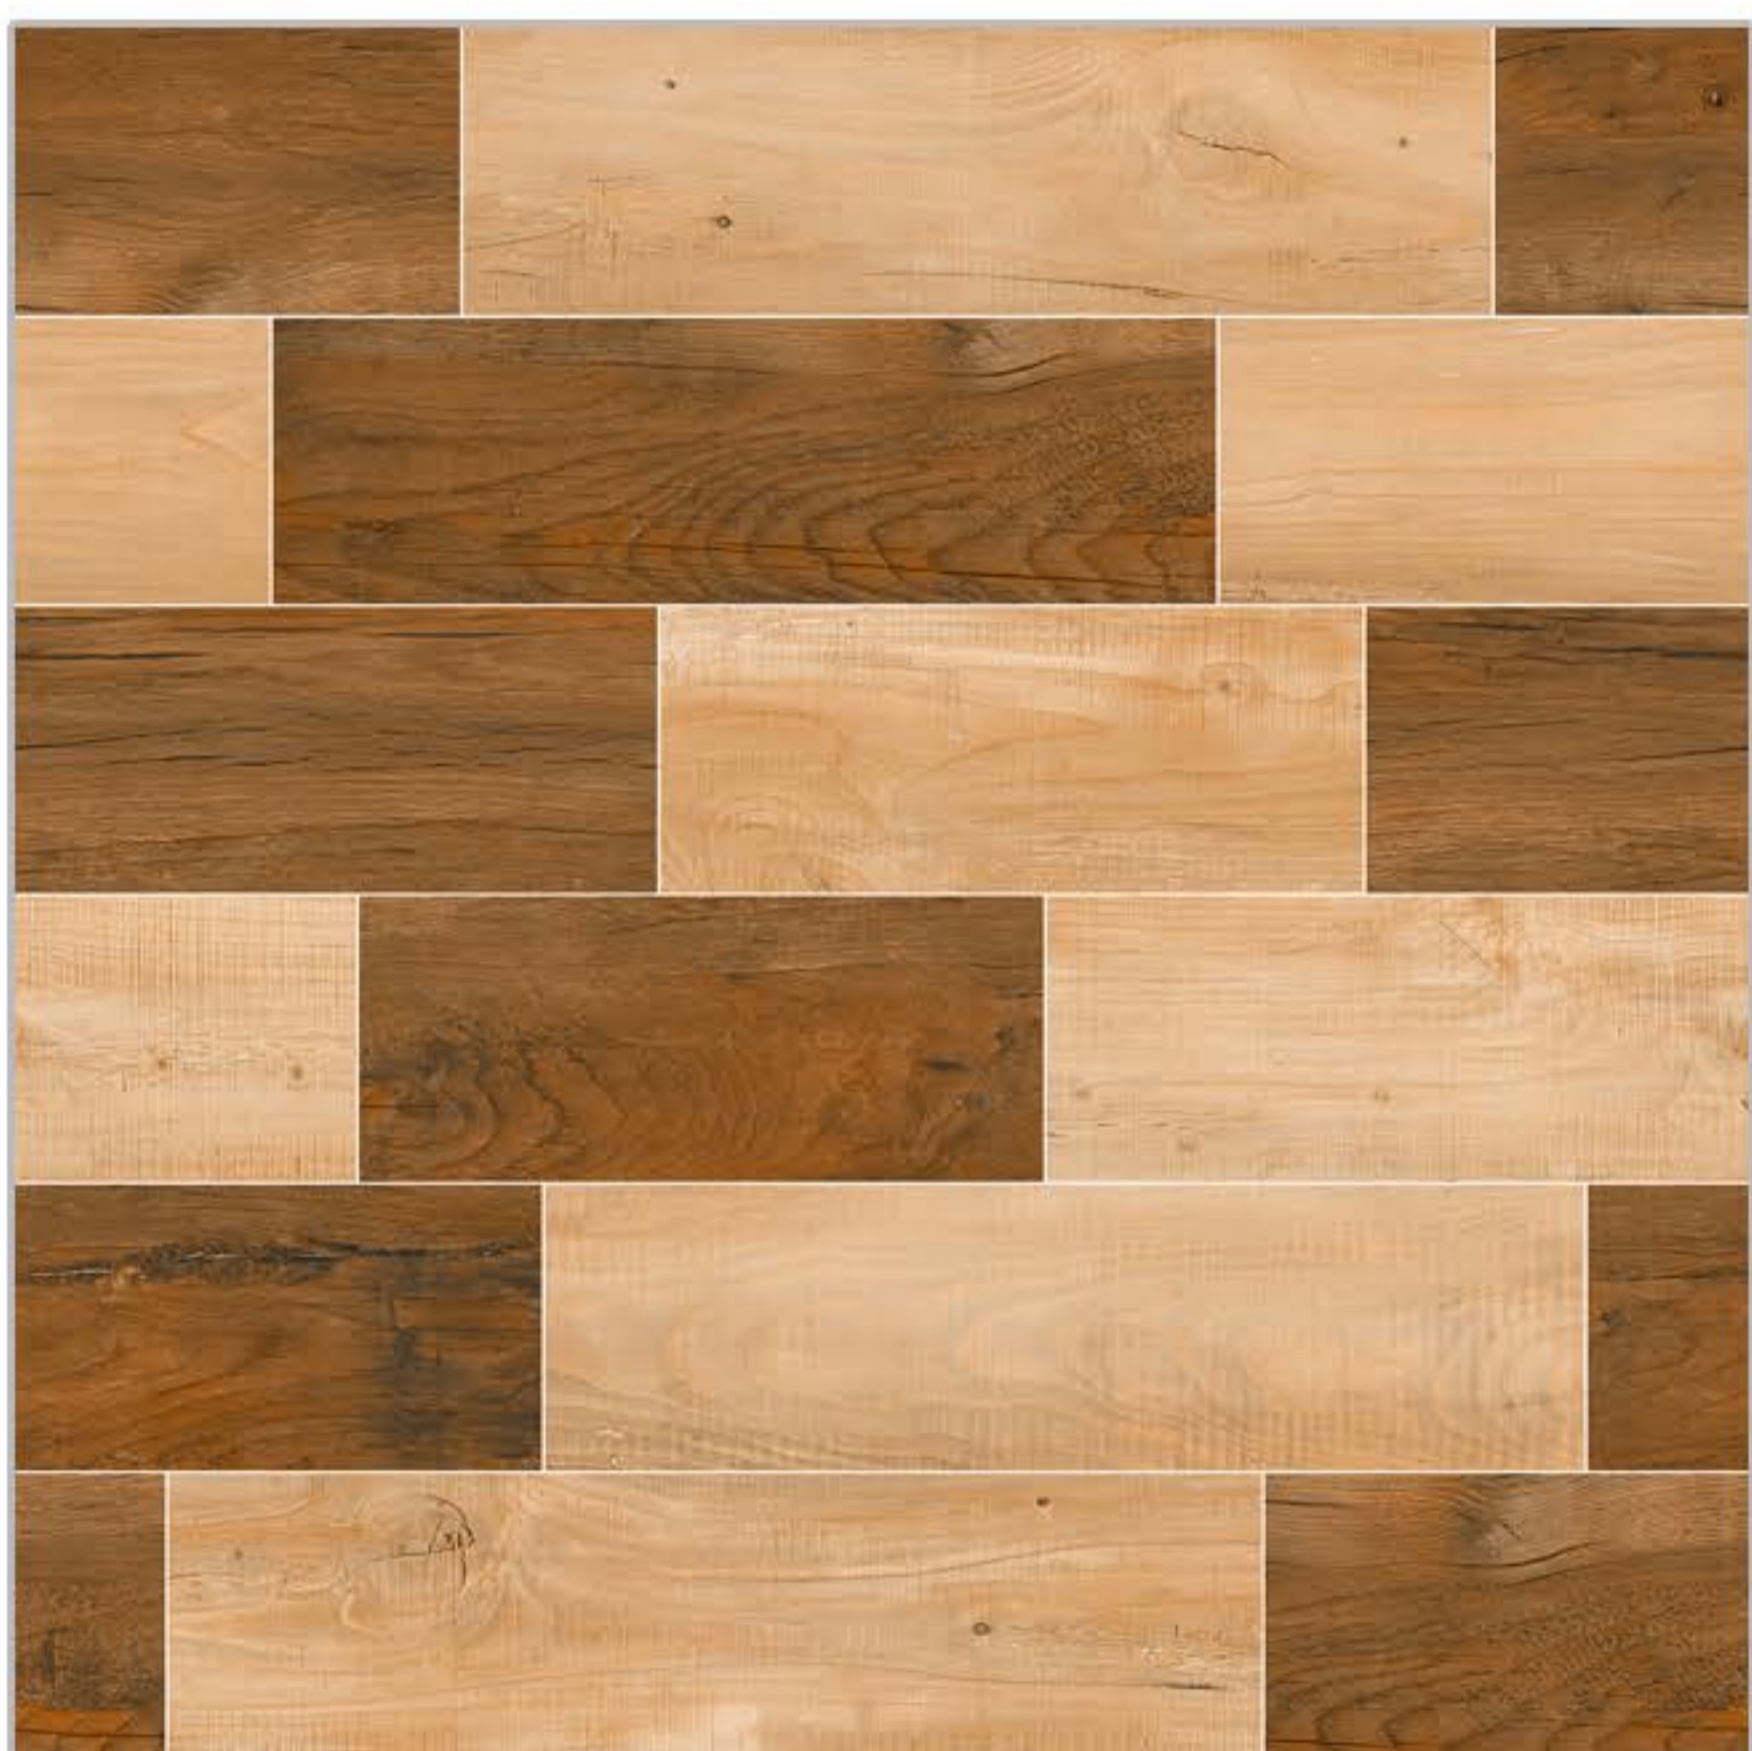

FINISH
Matt

SIZE
600x600mm

TYPE
Floor

601

602

603

604

605

606

607

608

609