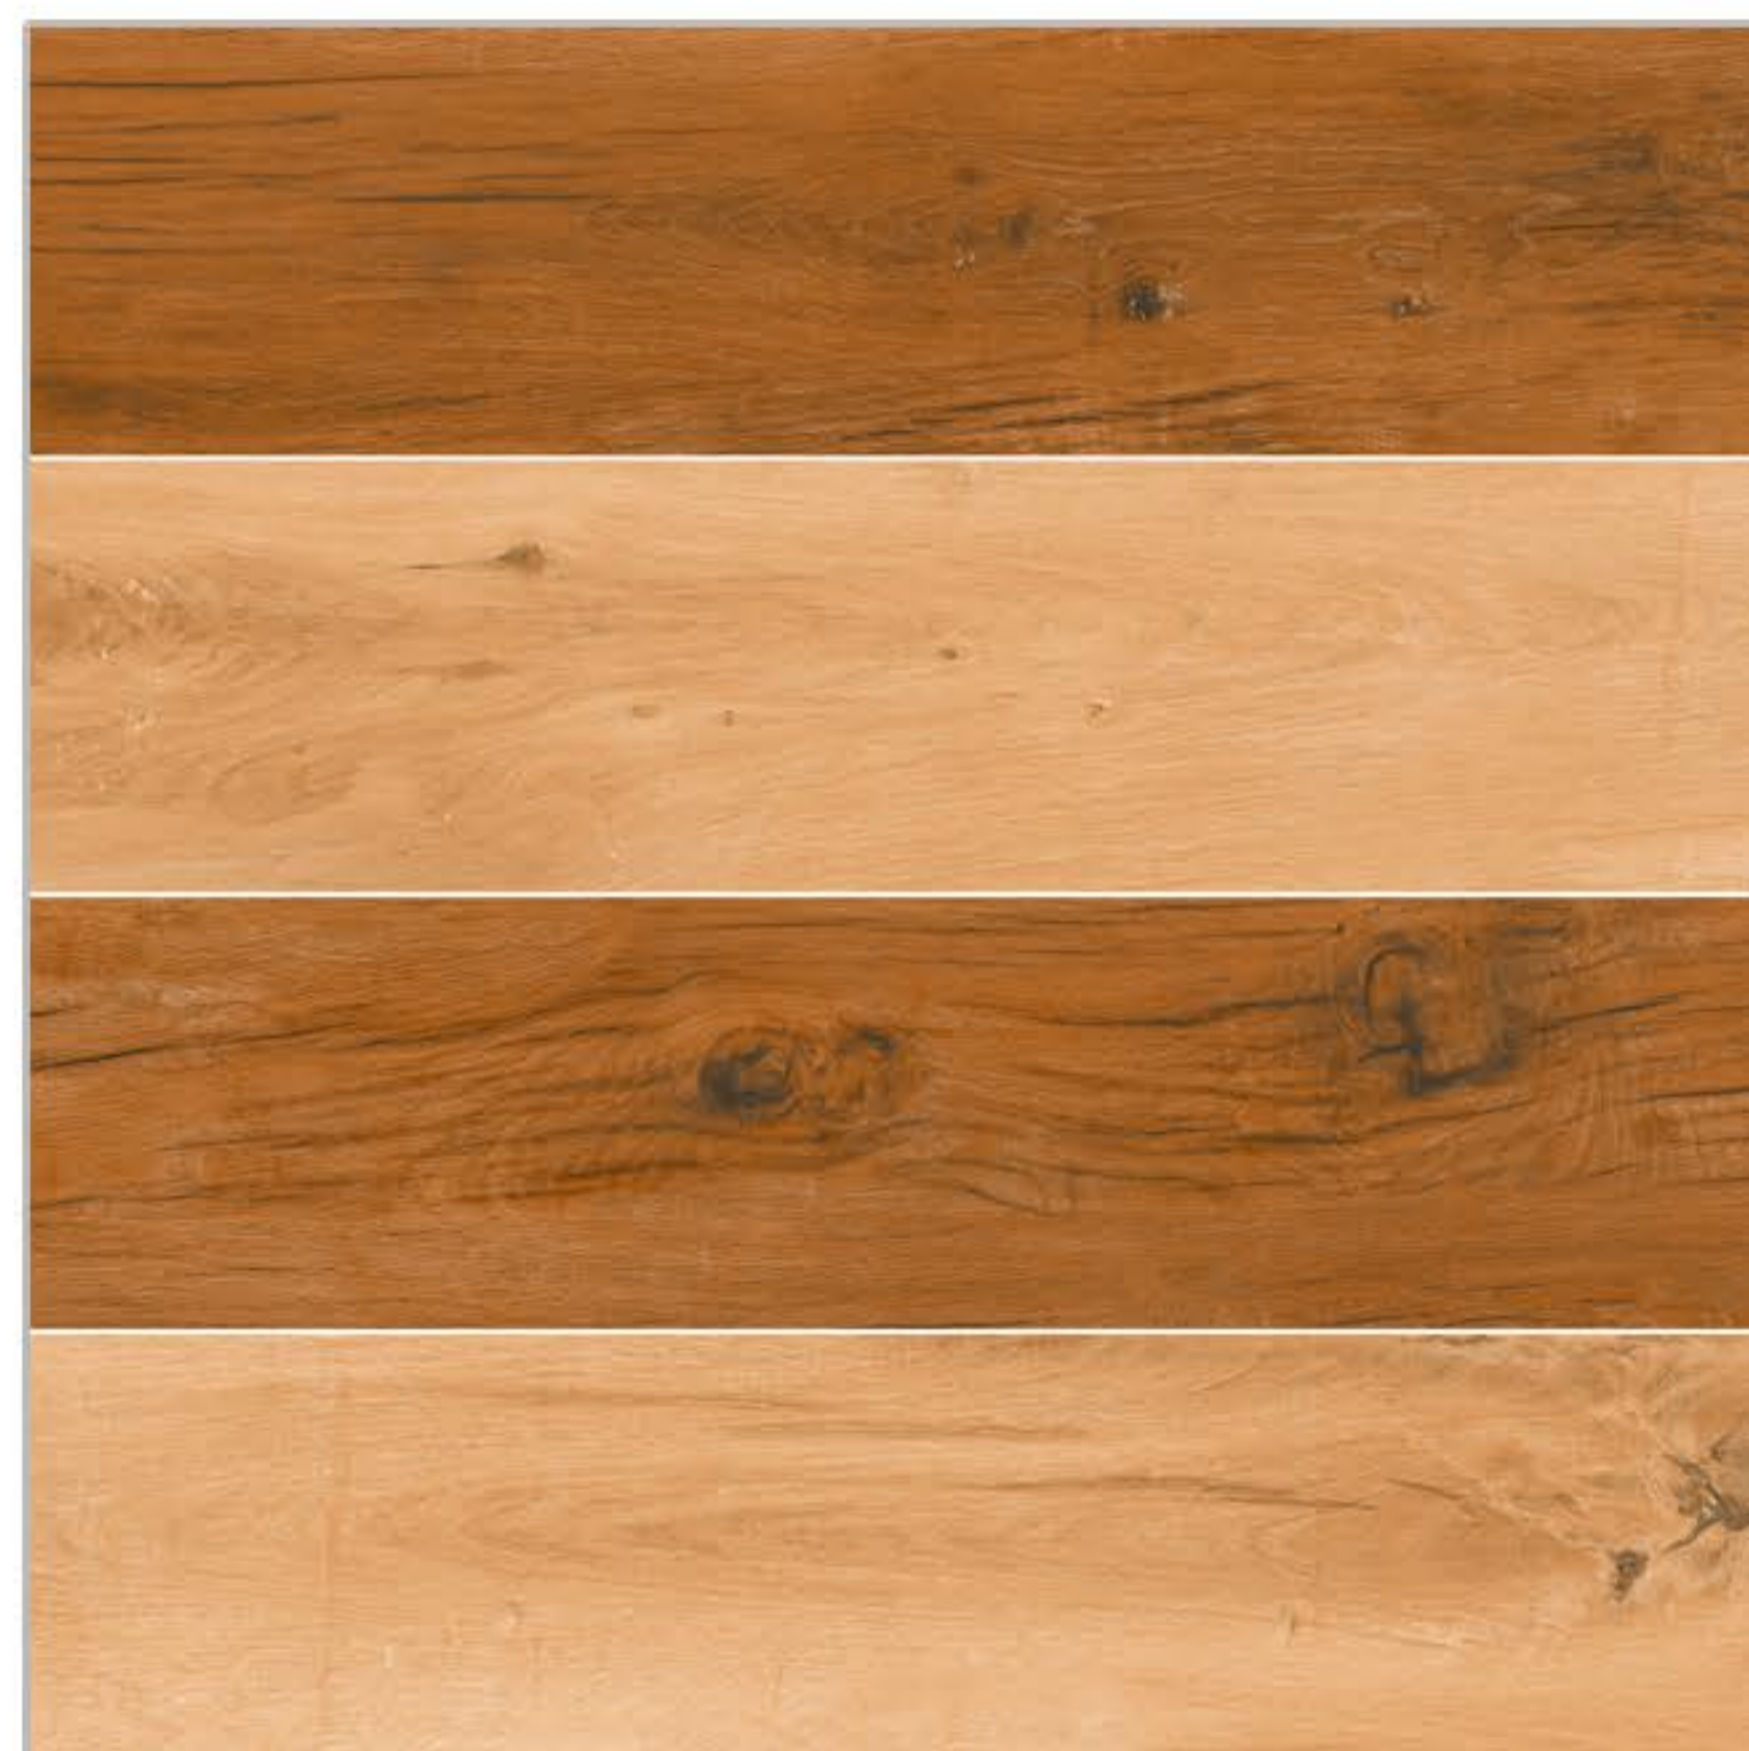

FINISH
Matt

SIZE
600x600mm

TYPE
Floor

601

602

603

604

605

606

607

608

609