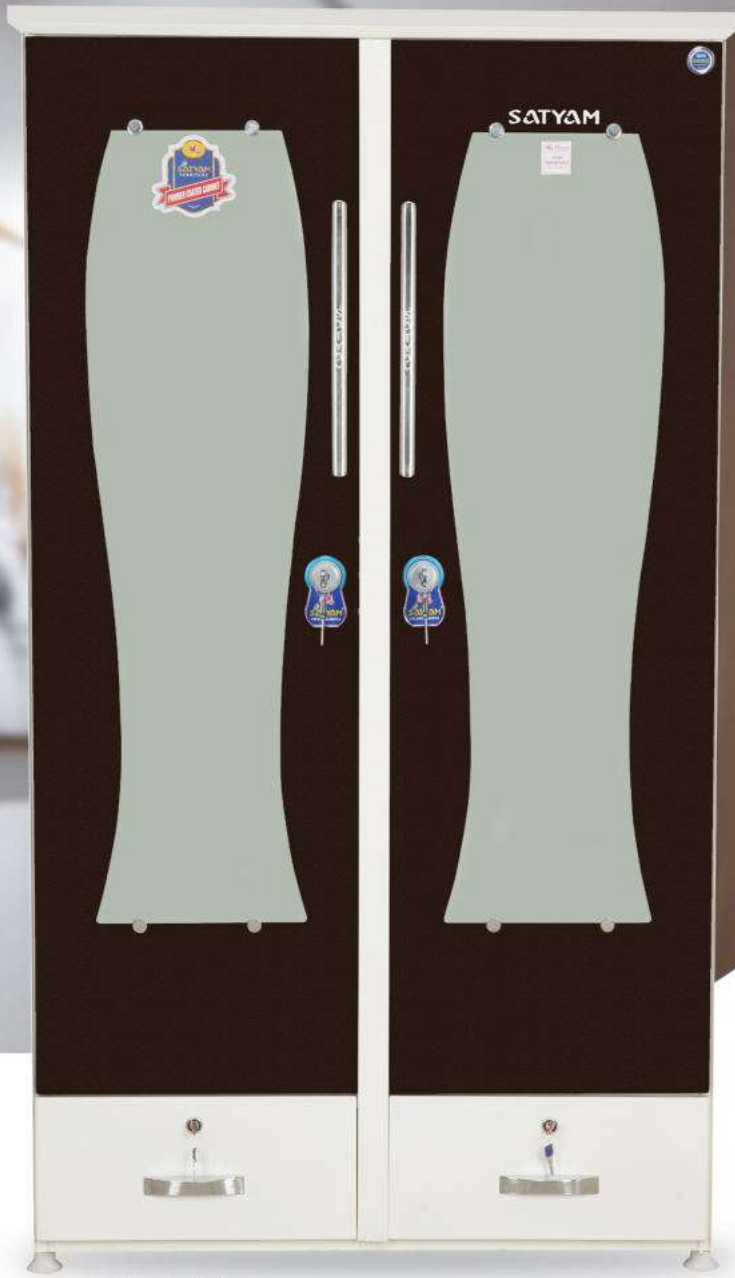

SF SILVER 2

Get-Your
Cupboard Now

- **Rust Free Coating**
- **Fully Knockdown**
- **Modern Design**
- **Compact & Durable**