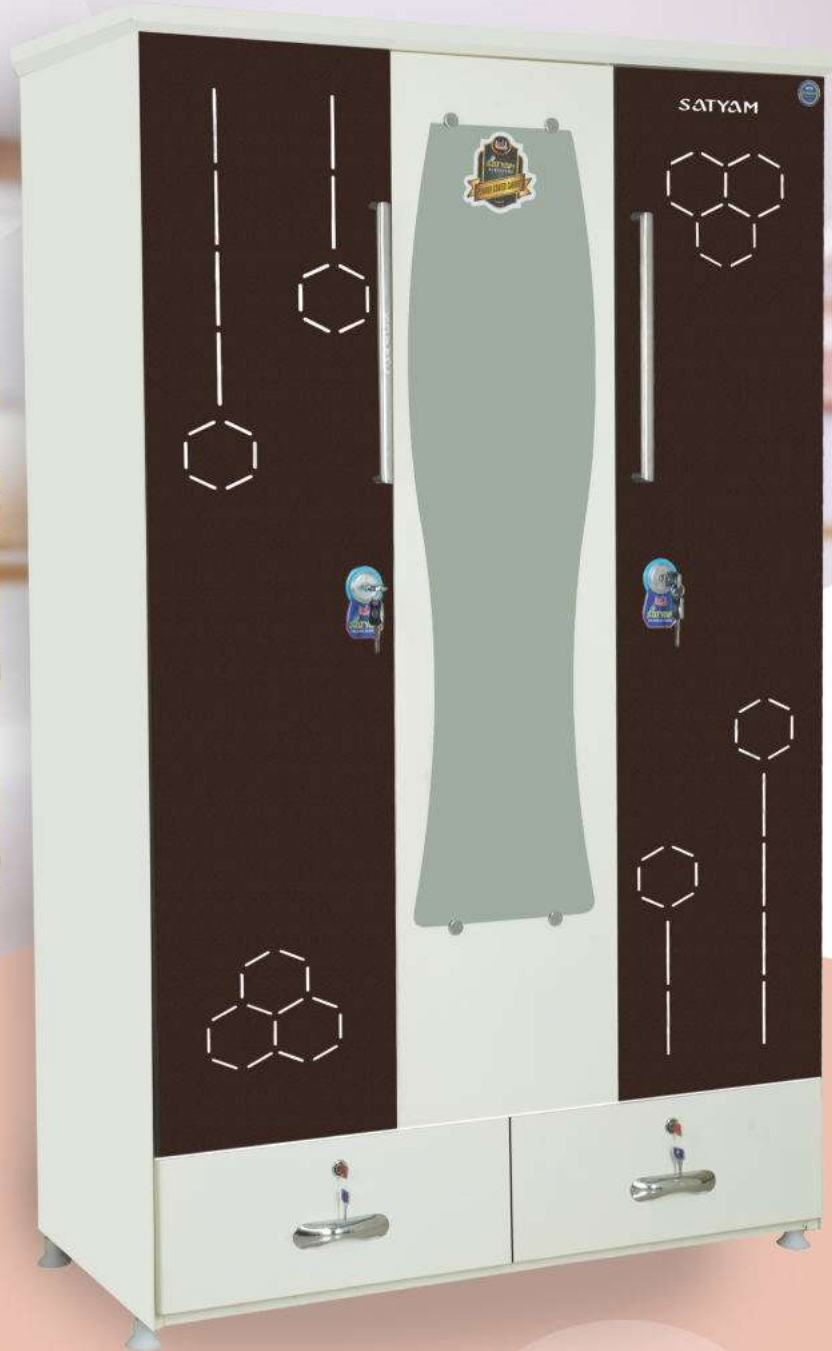

**Size:**  
22 x 47 x 78

**Description:**

- Fully knockdown
- spray pre-treatment  
8 tank chemical processed  
with powder coating

-  **Rust Free Coating**
-  **Fully Knockdown**
-  **Modern Design**
-  **Compact & Durable**

# SF Gold 3

Size:  
22 x 47 x 78

Description:

- **Fully knockdown**
- **spray pre-treatment**  
**8 tank chemical processed with powder coating**

Rust Free Coating

Fully Knockdown

Modern Design

Compact & Durable

# SF Gold 4

Size:  
22 x 47 x 78

Description:

- Fully knockdown
- spray pre-treatment  
8 tank chemical processed with powder coating

Rust Free Coating

Fully Knockdown

Modern Design

Compact & Durable

**Size:**  
22 x 47 x 78

**Description:**

- **Fully knockdown**
- **spray pre-treatment**  
**8 tank chemical processed with powder coating**

**Rust Free Coating**

**Fully Knockdown**

**Modern Design**

**Compact & Durable**