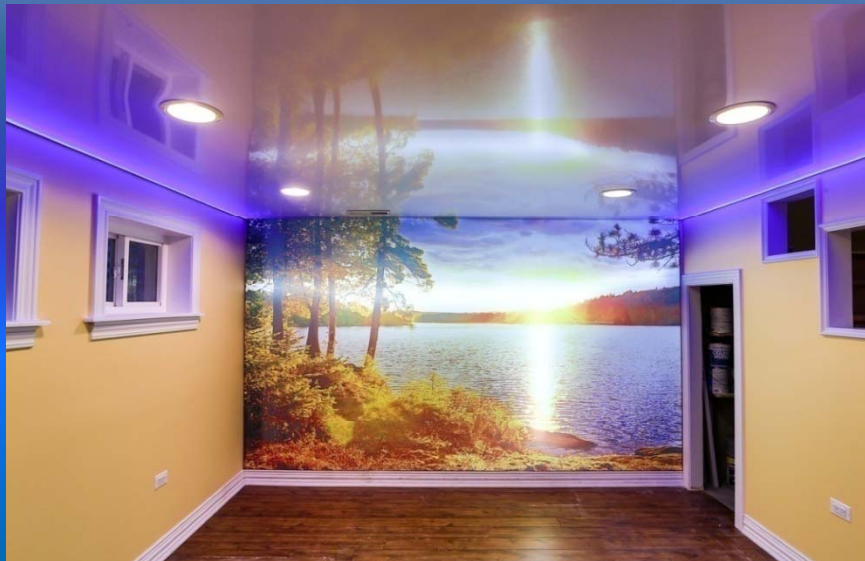

Absorption coefficient	Frequency (Hz)	100	125	250	500	1000	2000
	non-perforate surfaces α_{N1}	0.05	0.05	0.05	0.05	0.08	0.3
	perforate depth 50mm α_{N1}	0.1	0.15	0.2	0.95	0.28	0.16
	Absorption coefficient for non-perforate surface: 0.10 Absorption coefficient for perforate depth 50mm : 0.40						

Ceiling Item	Material	Ceiling Weight	Bearing Weight	Thickness	Width	Fire Proof Level
Translucent Ceiling Film	PVC	230g/m²	m²/195kg	0.15mm	1.5-5m	B1

Ceiling Item	Anti-Fungus	Anti-Mildew	Light Transmission	Working Temperature
Translucent Ceiling Film	0 LEVEL	0 LEVEL	75%	From-30° to 60°

Luxceil Ceilings For Residential & Commercial