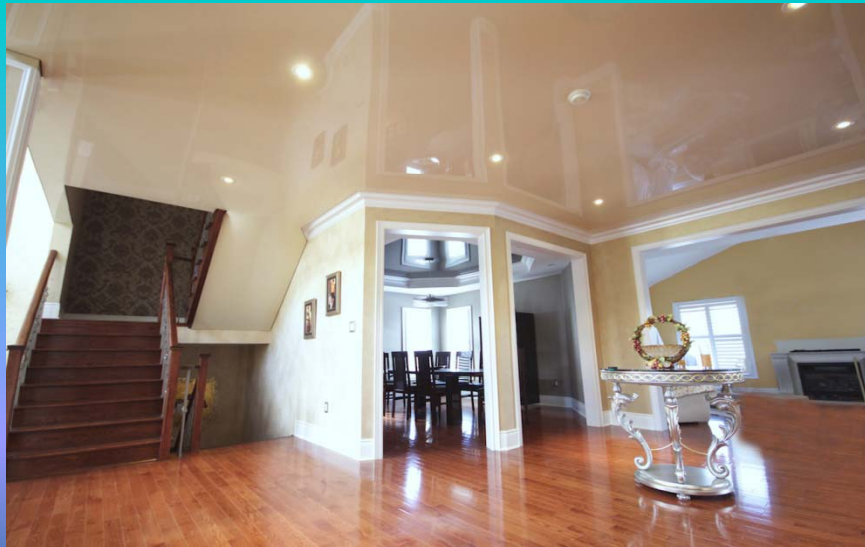

Absorption coefficient	Frequency (Hz)	100	125	250	500	1000	2000
	non-perforate surfaces α_{N1}	0.05	0.05	0.05	0.05	0.08	0.3
	perforate depth 50mm α_{N1}	0.1	0.15	0.2	0.95	0.28	0.16
	Absorption coefficient for non-perforate surface: 0.10 Absorption coefficient for perforate depth 50mm : 0.40						

Ceiling Item	Material	Ceiling Weight	Bearing Weight	Thickness	Width	Fire Proof Level
Translucent Ceiling Film	PVC	230g/m²	m²/195kg	0.15mm	1.5-5m	B1

Ceiling Item	Anti-Fungus	Anti-Mildew	Light Transmission	Working Temperature
Translucent Ceiling Film	0 LEVEL	0 LEVEL	75%	From-30° to 60°

Luxceil Ceilings For Residential & Commercial