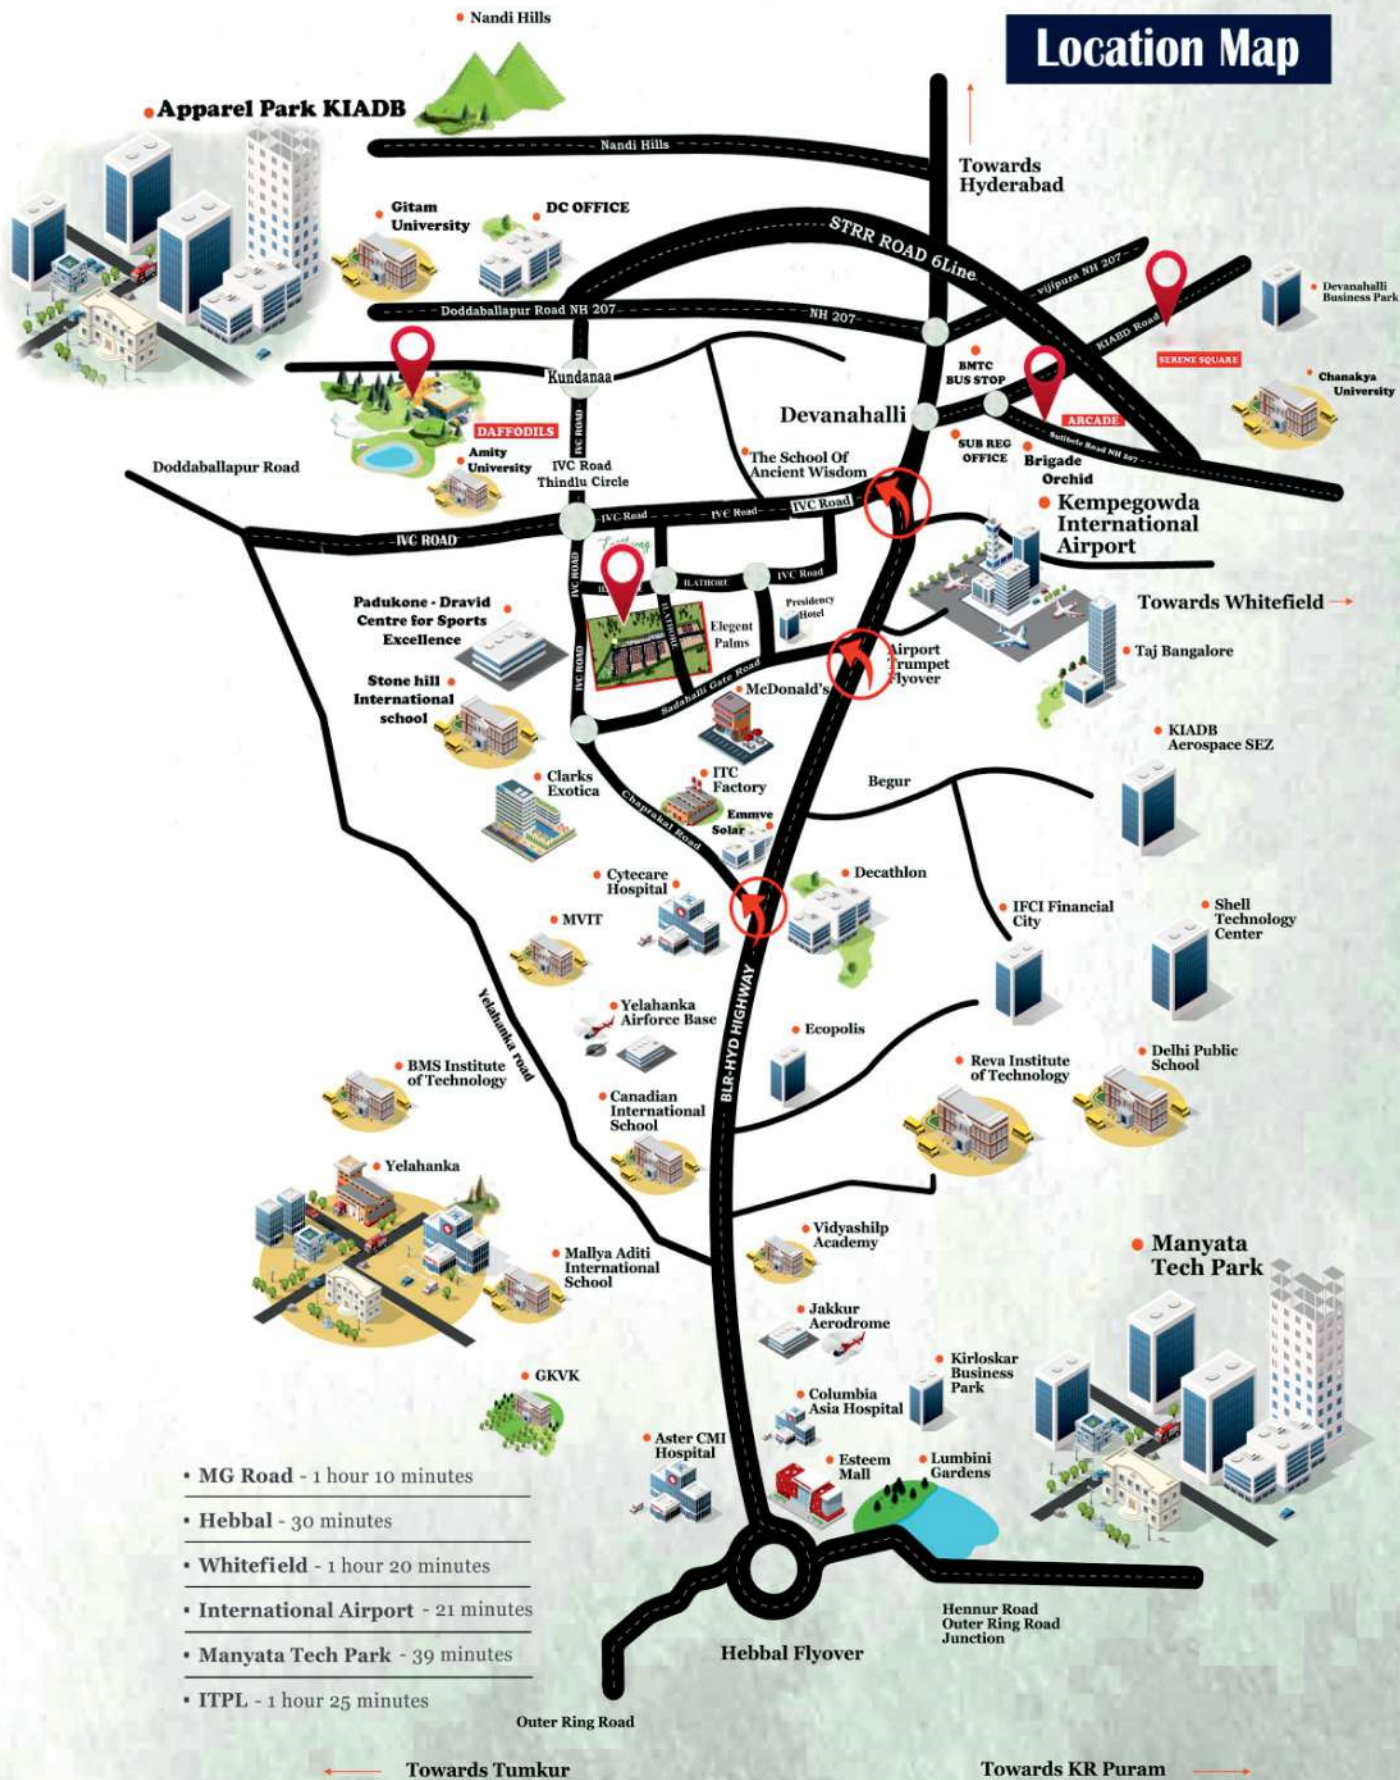

Park

- Cambridge Institute of Technology North Campus - 05 min
- Muraji Desai Residential School - 10 min
- AMITY University - 10min
- GITAM University - 10min
- Vidyashilp University - 10min
- DC office - Devanahalli - 10min
- GOVT PU College - 10min
- Vihaan Public School - 10min
- Kundana Paralysis Hospital - 10min
- Police Station Vishwanathapura - 10min
- Stonehill International School - 10min
- Gurukula Vidya Kendra School - 10min
- Padukone Dravid Sports Acadany - 10min
- Sadhu Vaswani International School - 10min
- Manipal Hospital - 10min
- Sree Kempegowda Hospital - 10min
- Chiguru Hospital - 10min
- Aditya Speciality Hospital - 10min
- Devanahalli International Airport - 05min
- Akash Hospital - 10min
- Ramaiah Leena Hospital - 10min
- D-Mart - 10min
- Garuda Mall Yelahanka - 15min
- RMZ Galleria Mall - 20min
- Hebbal Flyover - 15min
- Manyata Tech Park - 25min
- Phoenix Mall Of Asia (Byatarayanapura) - 20min

## LAYOUT PLAN

# Location Map

For booking and enquiries

**95134 90806**

**Corporate Office :**

#788, 3<sup>rd</sup> Floor, A Block,  
Opposite Ganesha Temple,  
Sahakarnagar, Bangalore -560092

**visionaryventure69@gmail.com**

**Location Map**